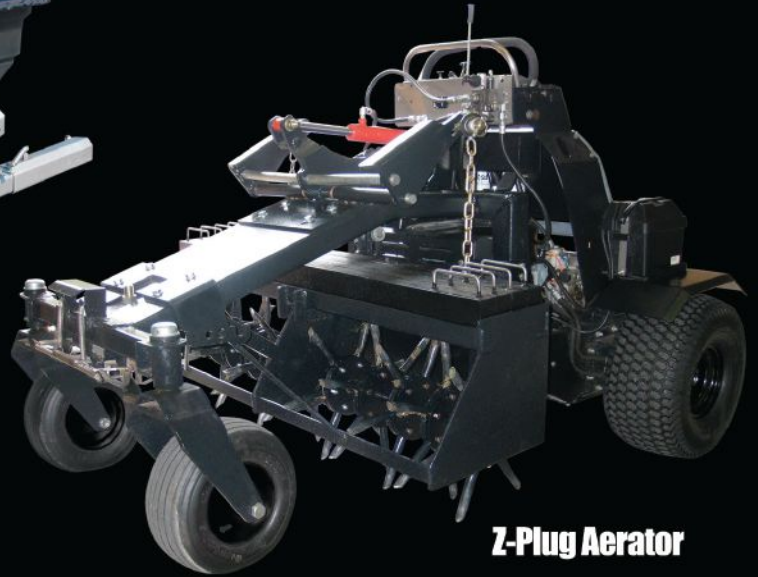

AN AMERIFLEET COMPANY

1360 Union Hill Rd., Bldg. 2 • Alpharetta, GA 30004
800.728.9235 Ext 660

www.worktrucktransport.com

MADE IN THE U.S.A.

'Our Stimulus Package'

Z-Spray Z-Max

Z-Plug Aerator

L.T. Rich Products