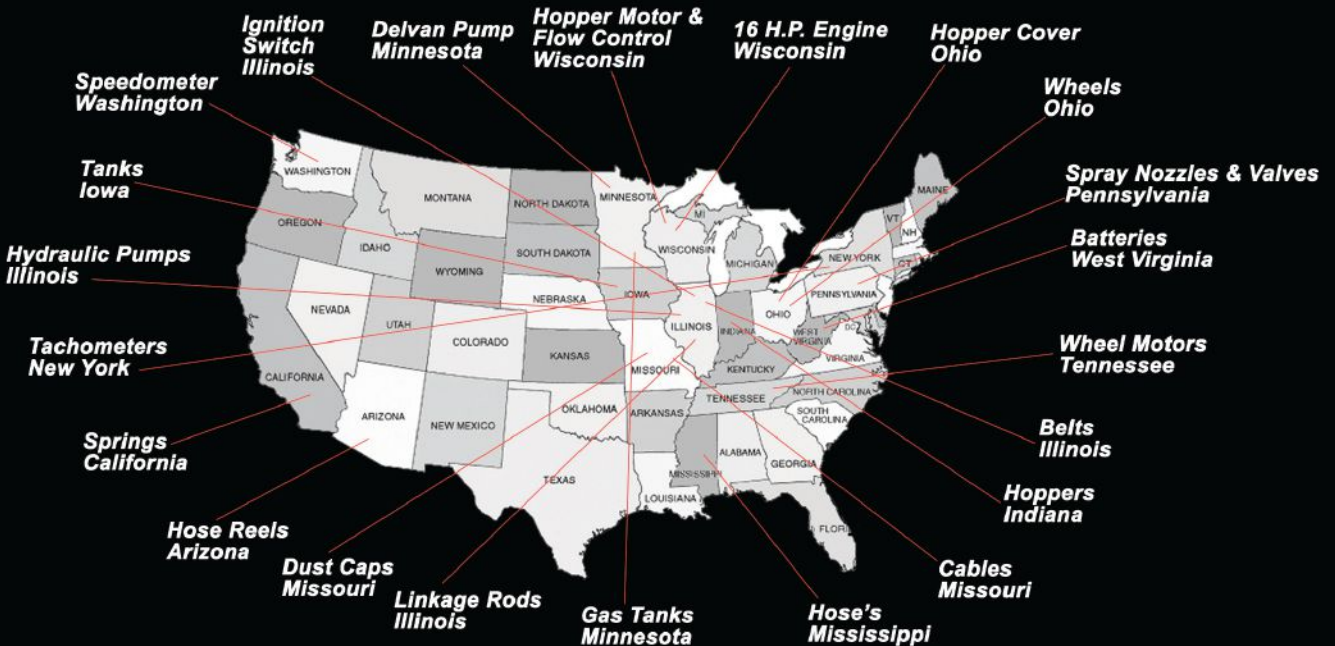

WorkTruck Transport

AN AMERIFLEET COMPANY

Our Name Says It All

When it comes to work truck logistics providers, **WorkTruck Transport** has years of experience as part of AmeriFleet Transportation. We are THE truck specialists. Our Turn Key Ready Delivery program increases revenue and improves delivery times. We manage the entire process — from ordering vehicles, to upfitters through delivery. We can even pick up your used vehicles and take them directly to auction or a remarketing center for immediate disposal. With our many years of experience, you can be assured that your work trucks will be back on the road quickly.

KEY FEATURES

- Coordination of vehicle upfitting and delivery process
- Single point of contact throughout up-fitting and delivery process
- Door-to-door delivery of vehicles
- Pre- and post-inspection when needed
- Title, license, and registration prior to delivery
- Service to all 50 states, Puerto Rico, and Canada
- \$6 million in primary insurance coverage

AN AMERIFLEET COMPANY

1360 Union Hill Rd., Bldg. 2 • Alpharetta, GA 30004
800.728.9235 Ext 660

www.worktrucktransport.com

MADE IN THE U.S.A.

'Our Stimulus Package'

Z-Spray Z-Max

Z-Plug Aerator

L.T. Rich Products