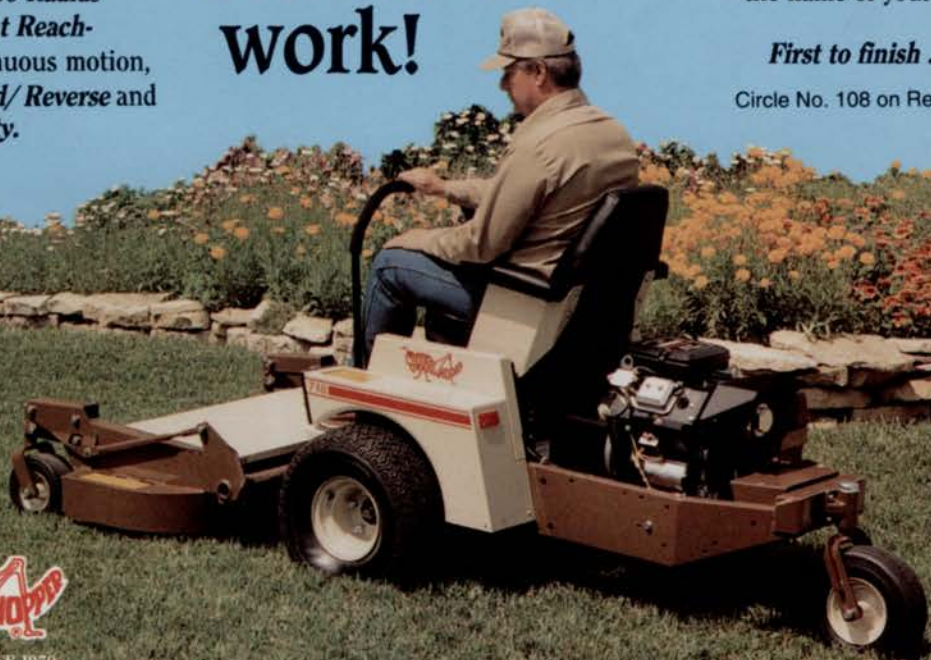

OLDFRONT SINCE 1970

GRASSHOPPER®
YOUR NEXT MOWER

The Grasshopper Company
One Grasshopper Trail • P.O. Box 637 • Moundridge, KS U.S.A. 67107
Phone: (316) 345-8621 • FAX (316) 345-2301