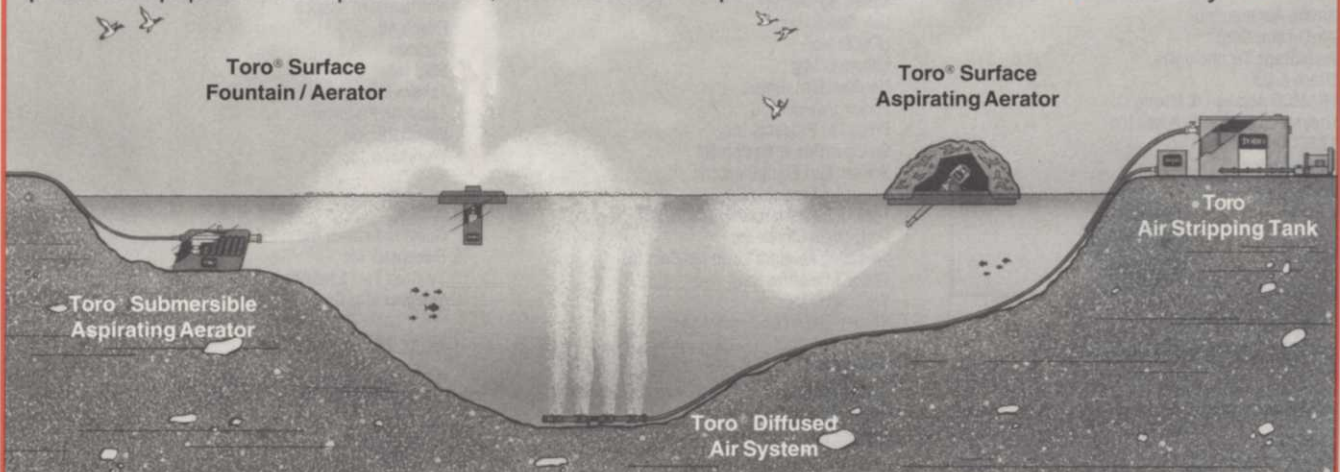

Bleachers

Bench Mfg Co
Curtis Marketing Corp
Outdoor Aluminum Inc

Blowers

Aeolus Inc
Akron Landscape Supply

Ariens Co
Atwater Strong Inc
Billy Goat Industries
Carswell Distributing Co
Deere & Co
DOB Distributors Inc
Encore Mfg Co
Excel Industries Inc
Finn Corp
Goossen Industries
Green Garde Div H D Hudson Mfg Co
Greenline Distributors Inc
Homelite Div Textron Inc
Jacobsen Textron
Landscapers Supply Corp
LESCO Inc
Little Wonder
Northeastern Assocs
Rahrig Sales Inc
Redmax
Reinco Inc
Robin Products/Carswell Import & Marketing
Roto-Hoe
Salsco Inc
Saxon by Wolfe Metal Fab Inc
Shindaiwa Inc
Snapper Power Equipment
Solo Inc
SouthAG
Steiner Turf Equipment Inc
Stihl Inc
Tanaka Ltd
Tempest Technology Corp
Terraline Co
Teufel Nursery Inc
Westheffer Co
Wikco Industries Inc
Yard Vac Products Inc

- The most efficient and effective way to manage pond water elements comes naturally with Toro®

With **TORO**, Controlling The Elements Comes Naturally.

precise equipment for specific sites, from decorative ponds to functional lakes. ■ Naturally. ■

eration equipment. ■ We use air to safely control algae, add oxygen, improve circulation, eliminate stratification and remove contaminants. ■ Our in-depth knowledge combined with a broad range of products allows us to determine the

■ Naturally. ■

■ For more information and the name of the Toro® Distributor in your area, contact: **AquaScope Technologies** 2611 North Second Street, Minneapolis, Minnesota 55411-1634 U.S.A. Phone: 612 / 521-3321 Fax: 612 / 521-1455

Manufactured in the U.S.A.

Circle No. 101 on Reader Inquiry Card