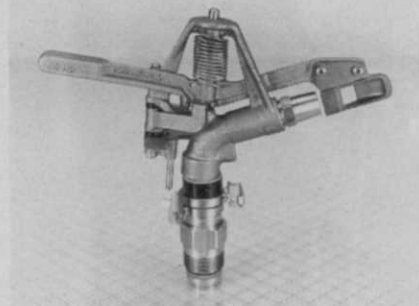

In fact, extensive testing showed this unique Jacobsen design to be

vastly superior to anything in the market. At full throttle, a solid steel, one-inch shaft was placed in the path of the rotary blade. Competitive crankshafts bent on contact, yet the Jacobsen crankshaft survived. Not once, but again and again, without damage.

mally experienced on center pivot machines.

According to Rain Bird, the sprinkler's 17° body performs well in areas experiencing extreme winds.

The sprinkler bearing is completely protected from dirty water intrusion, resulting in extremely long bearing life in the demanding conditions of center pivot use. This is accomplished by the newly designed hooded top seal assembly, which completely encloses the upper bearing area, coupled with Rain Bird's "H" style bearing with a beefed up bearing washer stack.