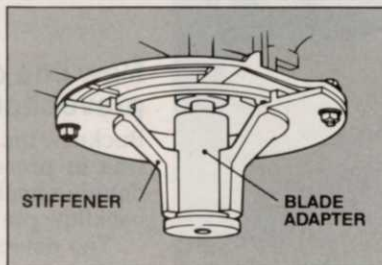

We stake our reputation on it.

We're so sure our revolutionary new walk-behind 2-cycle crankshaft system will stand up to what you run into, that we're backing it with an exclusive two-year warranty.

No one else in the industry offers a two-year crankshaft warranty on small trimming mowers. Because no one else has what Jacobsen has. A revolutionary (patent applied for) crankshaft protection device incorporating an adapter and stiffener that help prevent twisting, bending or breakage. Thus, effectively extending engine and equipment life, while maximizing productive cutting time.

In fact, extensive testing showed this unique Jacobsen design to be

vastly superior to anything in the market. At full throttle, a solid steel, one-inch shaft was placed in the path of the rotary blade. Competitive crankshafts bent on contact, yet the Jacobsen crankshaft survived. Not once, but again and again, without damage.