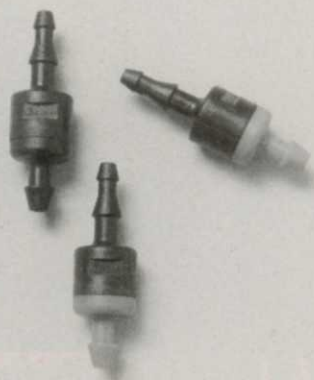

NO ONE TRAMPLES AN ALL★STAR.

Put your sod farm, your athletic field, your fairway, park and lawn areas ahead of the times with All★Star. Seed with confidence because this is a proven perennial ryegrass that grows in sun and shade, germinates quickly, forming an attractive turf that withstands heavy traffic.

Because All★Star resists sod webworms and other turf insects as well as brown patch, leaf spot and crown rust, you have a low maintenance turf. And where else will you find such a uniform, richly textured, thick, dark-green turf? That's why it's named All★Star! It grows well with bluegrasses and fescues.

All★Star, The Grass of the future...here today.

All★Star

PERENNIAL RYEGRASS

Protected by U.S. Plant Variety Certificate No. 8300059

For more information contact:

J. & L. ADIKES, INC.
Jamaica, NY 11423

JACKLIN SEED CO.
Post Falls, ID 83854

INTERNATIONAL SEEDS, INC.
Halsey, OR 97348

VAUGHAN SEED CO.
Bound Brook, NJ 08805
Downers Grove, IL 60515

ROTHWELL SEEDS LTD.
Lindsay, Ont. CAN K9V 4L9

PRODUCTS from page 102

cocks are resilient seated.

Circle No. 195 on Reader Inquiry Card

Lawn edger designed with four cycles

Homelite Division of Textron, Inc. has developed a new four-cycle lawn edger, the model E300HD. Homelite says innovative features, heavy-duty

construction and compact design make this unit the ideal edger for the commercial user.