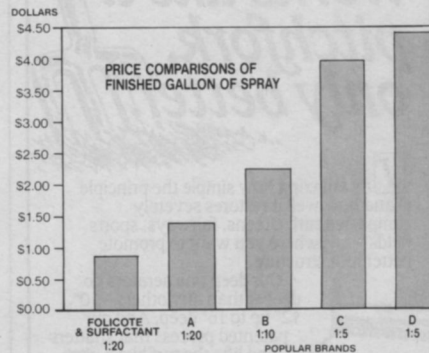

Apply FOLICOTE when shipping, transplanting and protecting... it adds up to greater profits for you and customer satisfaction. Can you afford to plant without it?

Ask your distributor about FOLICOTE, or call us.

1-800-257-7797, in N.J. (609) 665-1130

AQUATROLS

The Water Management People

1432 Union Avenue, Pennsauken, NJ 08110 FAX: (609) 665-0875