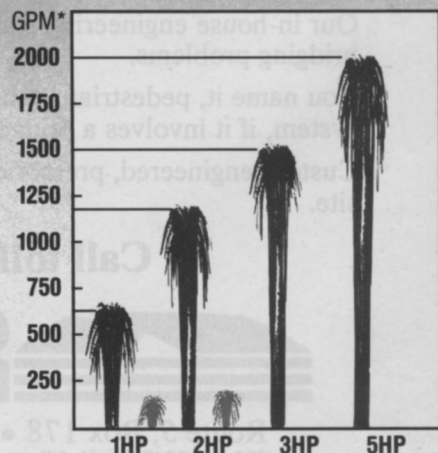

Otterbine Other Aerators
*Gallons Per Minute Pumped

BAREBO, INC.

P.O. Box 217, R.D. 2 • Emmaus, PA 18049 • Phone (215) 965-6018 • Fax (215) 965-6050