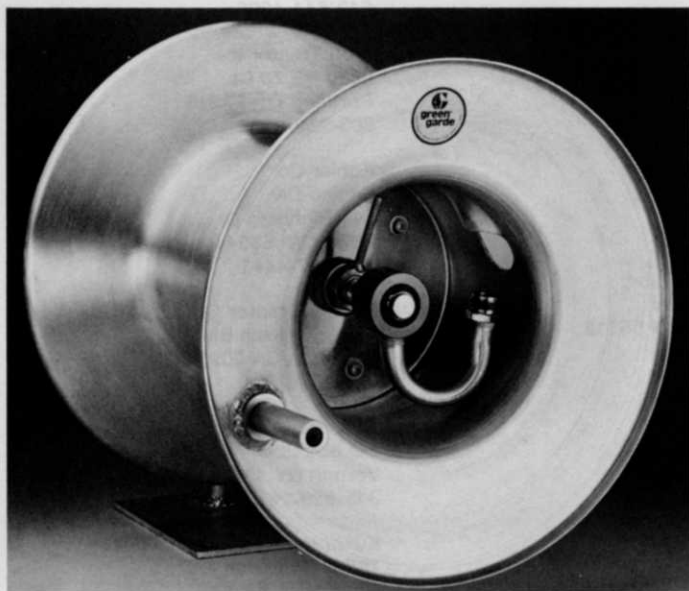

Beautify Your Bottom Line with . . .

 **green garde®**
High Performance Spray Team

INCREASE YOUR PROFITABILITY AND RELIABILITY WITH . . .

**Heavy-Duty
GREEN GARDE HOSE REELS**

- Prolong Hose Life — Cover More Area Efficiently and Easily!
- Built to Last Longer — Made of Marine Alloy Aluminum for Maximum Strength and Minimum Weight!
- Equipped with **Extra-Duty** Green Garde Swivels that Outperform and Outlast ALL others!
- Four Popular Sizes — hose capacities from 100 to 400 feet of ½" hose.
- Sturdy Plated Steel Pedestal resists corrosion.

AVOID COSTLY AND HAZARDOUS LEAKS, REDUCE DOWNTIME WITH . . .

**Extra-Duty
GREEN GARDE Replacement
HOSE REEL SWIVELS**

- Same Quality Swivel as installed on ALL Green Garde Hose Reels!
- Installs as replacement with little or no modification on Hannay Hose Reels and most other brand hose reels!
- Extensively Field Tested — utilizes space-age materials and Viton® O-rings for Heavy-Duty Rotary Operation. ½", ¾", 1" swivel sizes available.
- Repacking kits available — easy and quick to install.