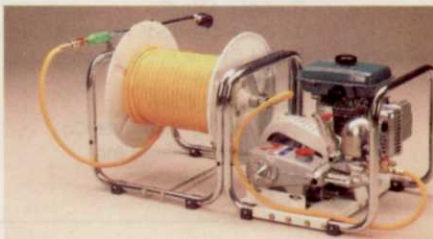

THE VERY BEST

Quality

Guaranteed by constant computerized quality control checks. Each finished product is tested by us so it doesn't have to be tested by you.

Dependability

Ask the commercial equipment users—they count on Maruyama worldwide for the very best dependability.

Product Line

Check it out—we're the best and broadest single source of power equipment.

■ Brushcutters ■ Hedge trimmers

- Sprayers ■ Mist dusters
- Injectors ■ Granule spreaders
- Water pumps ■ Blowers

Sales Potential

Our accounts worldwide boast of Maruyama sales growth. Even in the tough Japanese market, we rank #1 in sprayers and #3 in brushcutters*. If you want to grow—go with the very best.

Commitment

Our steady growth and commitment to two-step distribution with servicing dealers makes Maruyama

a company you can count on.

Go For the Very Best

Maruyama—the source of quality equipment since 1895.

Distributor or dealer inquiries should be directed to:

Maruyama U.S. Inc.
15436 NE 95th St., POB 2167
Redmond, WA 98073-2167
(206) 885-0811
FAX: (206) 885-0123

Circle No. 144 on Reader Inquiry Card

MARUYAMA™

Quality agricultural equipment since 1895.

*SOURCE: Agriculture Machinery Manufacturers Association of Japan

15436 N.E. 95th St., P.O. Box 2167, Redmond, WA 98073-2167