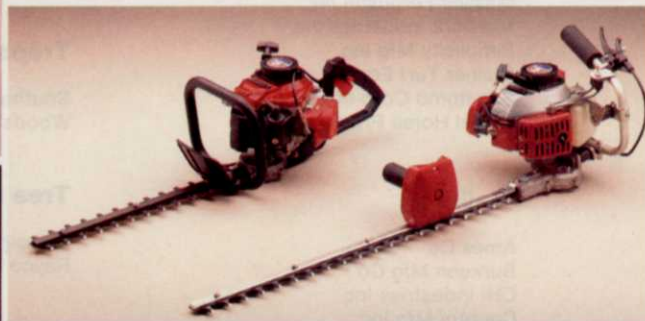

THE VERY BEST

Quality

Guaranteed by constant computerized quality control checks. Each finished product is tested by us so it doesn't have to be tested by you.

Dependability

Ask the commercial equipment users—they count on Maruyama worldwide for the very best dependability.

Product Line

Check it out—we're the best and broadest single source of power equipment.

■ Brushcutters ■ Hedge trimmers

- Sprayers ■ Mist dusters
- Injectors ■ Granule spreaders
- Water pumps ■ Blowers

Sales Potential

Our accounts worldwide boast of Maruyama sales growth. Even in the tough Japanese market, we rank #1 in sprayers and #3 in brushcutters*. If you want to grow—go with the very best.

Commitment

Our steady growth and commitment to two-step distribution with servicing dealers makes Maruyama

a company you can count on.

Go For the Very Best

Maruyama—the source of quality equipment since 1895.

Distributor or dealer inquiries should be directed to:

Maruyama U.S. Inc.
15436 NE 95th St., POB 2167
Redmond, WA 98073-2167
(206) 885-0811
FAX: (206) 885-0123

Circle No. 144 on Reader Inquiry Card

MARUYAMA™

Quality agricultural equipment since 1895.

*SOURCE: Agriculture Machinery Manufacturers Association of Japan

15436 N.E. 95th St., P.O. Box 2167, Redmond, WA 98073-2167