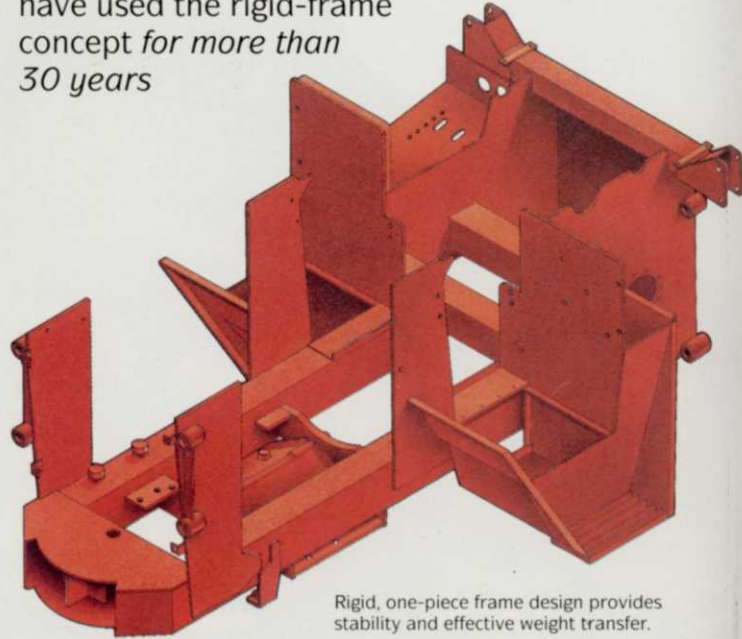

Simplicity of operation and reliability make the Ditch Witch 1010 the best compact trencher ever made.

Rigid, One-Piece Frame Design

The Ditch Witch rigid frame transfers machine weight to the digging boom for more effective trenching. A rigid-frame Ditch Witch trencher digs a straight trench and backfilling is easier, too. Ditch Witch trenchers have used the rigid-frame concept *for more than 30 years*