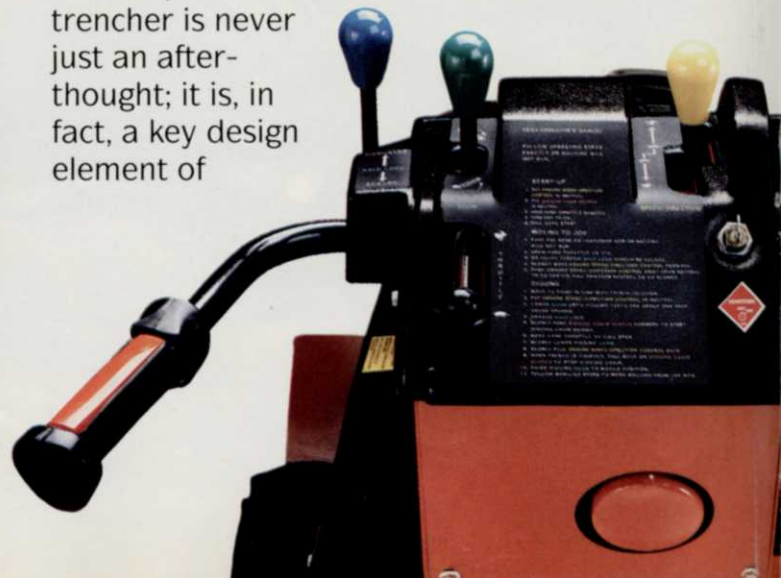

Ease of Operation: A comfortable operator is a more productive operator.

The operator station on a Ditch Witch trencher is never just an after-thought; it is, in fact, a key design element of