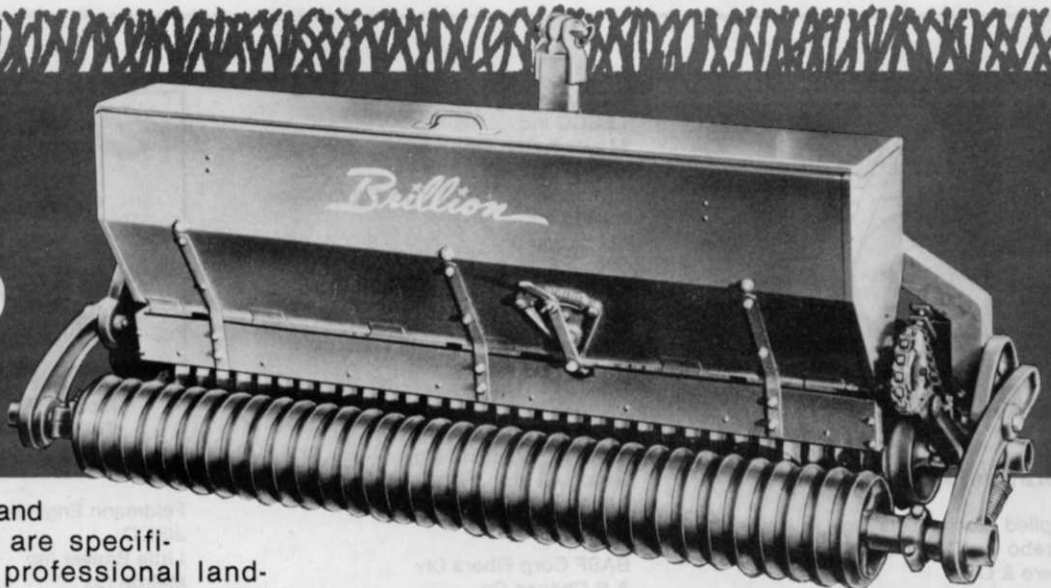

Benches

American Playground Co
BigToys
Landscape Structures Inc
Outdoor Products & Supply Inc
Playworld Systems
Standard Golf Co

Blades, Mower, etc

Bolens Corp
Bomford & Evershed Ltd
Bush Hog
Earl J Crane Inc & Assocs
Cushman
Dandl Mfg Co
Deere & Co
Deutz-Allis Corp
Grasshopper Co
Lawnboy Product Group
LESCO Inc

Omark Industries
R L Parsons & Son
Power Lawnmower Parts Inc
Ransomes Inc

Blades, Dozer/Scraper

American Trencher Inc
Bolens Corp
Bomford & Evershed Ltd
Bush Hog
J I Case Outdoor Power Equipment Div
Earl J Crane Inc & Assocs
Howard S Crane Inc
Deere & Co
Deutz-Allis Corp
Dixon Industries Inc
Excel Industries Inc
Ford New Holland Inc
Grasshopper Co
Grazer Div
Kubota Tractor Corp
Massey-Ferguson Inc
Olathe Mfg Inc
Simplicity Mfg Inc
Steiner Turf Equipment Inc
Vermeer Mfg Co
Waldon Inc
Westendorf Mfg Co
Wheel Horse Products Inc
Woods Div

Blowers

Atwater Strong Inc
Billy Goat Industries
Bunton Co
Cushman
Deere & Co
DOB Distributors Inc
Giant-Vac Mfg Inc
Green Machine
Hoffco Inc
Homelite Div
Jacobsen Div
Lawnboy Product Group
Maruyama US Inc
Olathe Mfg Inc
Ransomes Inc
Roto-Hoe Co
Salsco Inc
Shindaiwa Inc
Snapper Power Equipment
Solo Inc
Steiner Turf Equipment Inc
Tanaka Kogyo (USA) Co Ltd
Turf Vac Corp
Westheffer Co
Yard Vac Products Inc

Bridges

Continental Bridge
Reach All Inc

Dirt Cheap Grass

Brillion's Landscape and Turf-Maker Seeders are specifically designed for professional landscapers and sod raisers. Significant savings are achieved with exact seed depth placement and precise metering of seed.

You get closer seed/soil contact in a firmed, clod-free seedbed, a higher percent of germination, fast emergence, and thicker more uniform stands. One pass seeding eliminates costly hand labor and seed waste. Result? **More grass faster for fewer dollars.**

For those big seeding jobs choose Brillion's 5'4" Landscape Seeder or the 10' model Turf-Maker Seeder.

Please send me more information on:

- ☐ Brillion Landscape and Turf-Maker Seeders
- ☐ Have a Brillion Dealer Contact Me

Brillion
ON THE MOVE...INTO THE 90's

Brillion Iron Works, Inc.
200 Park Avenue
Dept. LS-LM-98
Brillion, WI 54110
Tel (414) 756-2121

Name _____

Address _____

City _____

State _____ Zip _____

Phone (_____) _____

Circle No. 104 on Reader Inquiry Card