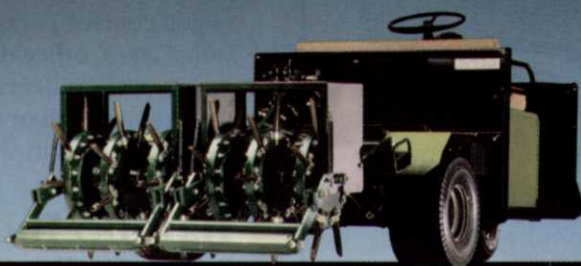

boom completes your single-vehicle work fleet — almost.

Introducing the new Cushman Core Harvester.™

The newest addition to the Cushman Turf-Truckster fleet saves time and cuts labor 75% on greens aeration. Because with live hydraulics and the new Cushman Core Harvester accessory, one person can do the work of four.

The Cushman Core Harvester glides gently over the green to scoop

up cores left from walk-behind aerators. So, you can free up your grounds crew for other jobs, and get golfers back into play faster than ever before.

More years of heavy use.

With all the work your Truckster will do, it's got to be tough. And it is. The Truckster's rugged, carbon-steel channel frame and heavy-duty suspension are designed to withstand years of pounding under a 1,900-lb. maximum load. Cushman's work-proven, easy-

maintenance 22-hp. gas engine has plenty of stamina to pull tough loads over the long run.

A lesser turf vehicle simply won't do if you're tackling tough turf maintenance jobs thousands of hours a year, year in and year out.

For more information or a free demonstration of what the Cushman Turf-Truckster can do for you, contact the Cushman dealer nearest you today. Or call toll-free: 1-800-228-4444.

CUSHMAN®
BUILT TO LAST

5369 Cushman, OMC-Lincoln, P.O. Box 82409, Lincoln, NE 68501

© Outboard Marine Corporation, 1987. All rights reserved.

Circle No. 111 on Reader Inquiry Card