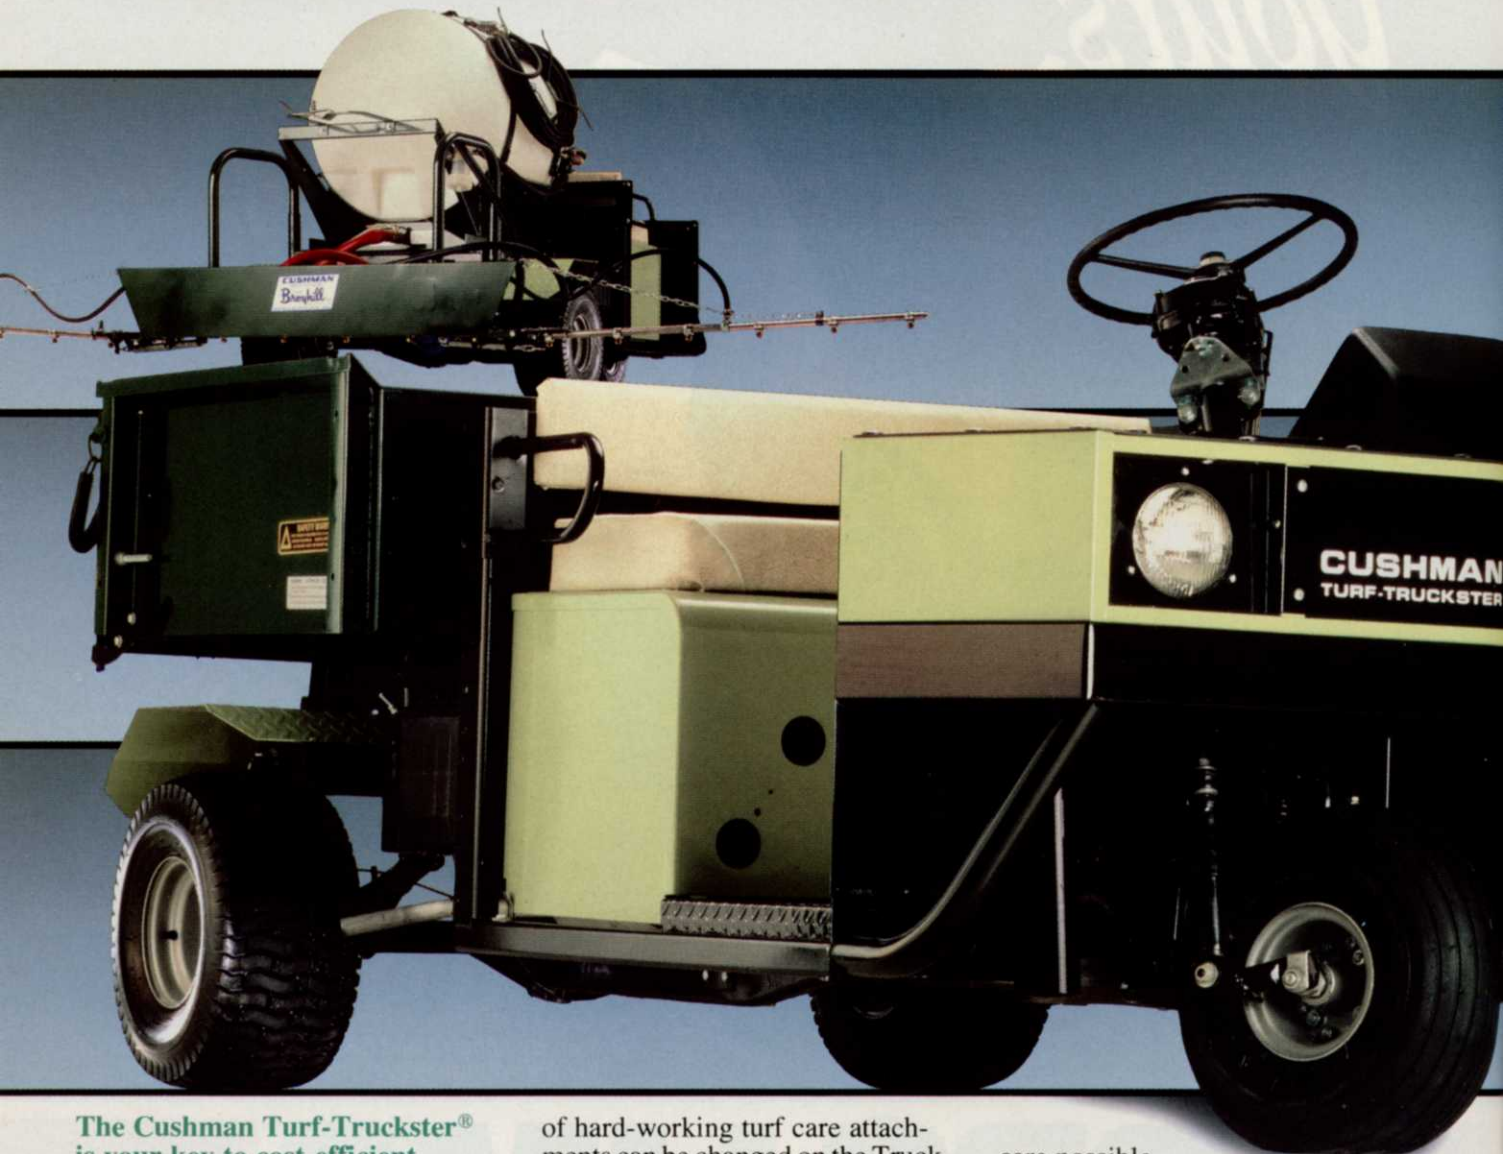

## The Cushman Turf-Truckster® is your key to cost-efficient turf care.

You get more mileage out of a Cushman Turf-Truckster because it's not only built to go the distance, it's designed to do more jobs, and do them better. Because no other turf vehicle gives you the rugged versatility of Cushman's exclusive pin-disconnect system.

### More years of heavy use.

With all the work your Truckster will do, it's got to be tough. And it is. The Truckster's rugged, carbon-steel channel frame and heavy-duty suspension are designed to withstand years of pounding under a 1,900-lb. maximum load. Cushman's work-proven, easy-