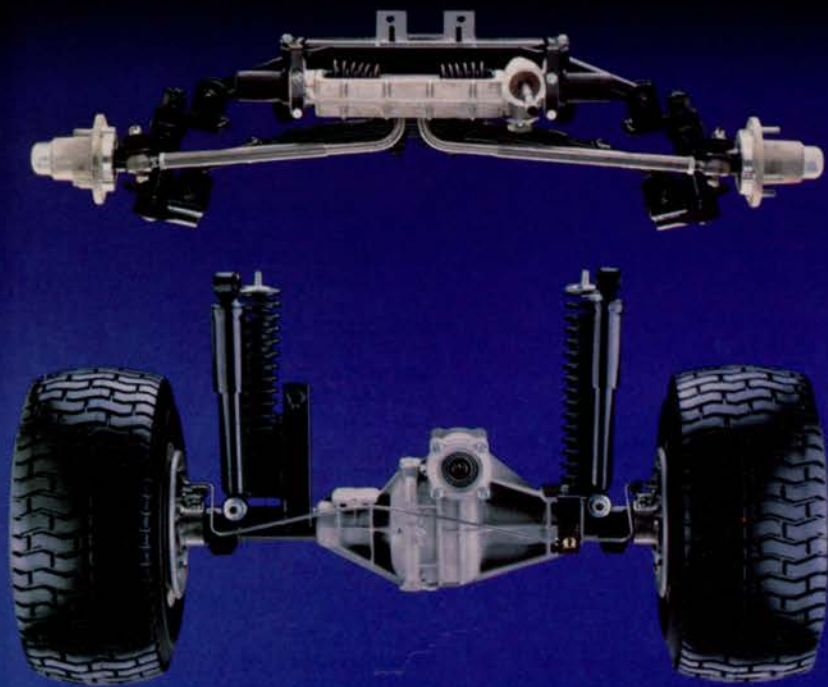

Tilt Back Deck eases cleanout, servicing blades and spindles.

Grazer is available in models from 12.5 to 18 hp with a wide range of deck widths and attachments.

Competitively Priced for commercial use.

GRAZER DIVISION • WILLSEY-D, INC.
P.O. Box 460 • Maple Hill, KS 66507 • (913) 663-2228

Circle No. 128
on Reader
Inquiry Card

The closer you get, the better we look.

The Cushman Eagle® is an engineering masterpiece, combining style with a new standard of utility vehicle performance. It's specifically designed to meet the demands of the job...giving you more years of rugged use.