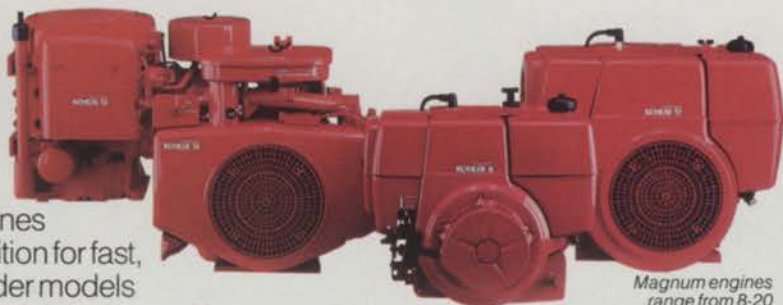

FOR THIS YOU NEED A MOWER WITH MORE THAN JUST YOUR AVERAGE GARDEN VARIETY ENGINE.

For a job like this you need an engine you can depend on. You need a Kohler Magnum engine.

All Magnum engines feature electronic ignition for fast, sure starts. Twin cylinder models include full pressure oil lubrication, with automotive-type oil filters. Additional features include dual element air cleaning, PosiLock™ connecting rod cap, optional Oil Sentry™ low oil sensing and a two year warranty that covers commercial use.