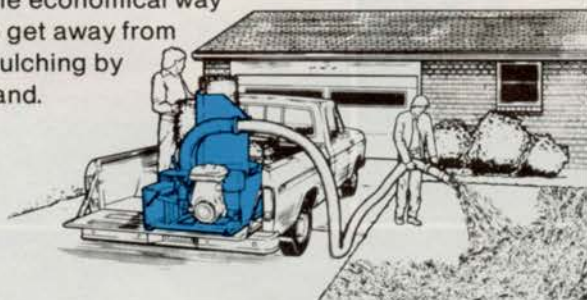

Plows, Sand Trap

Earl J Crane Inc & Assocs
Dedoes Industries Inc
Jacobsen Div

THE MULCHING SOLUTION

The Goossen Bale Chopper -

The economical way
to get away from
mulching by
hand.

Shreds straw (and many other materials) in seconds,
and blows it where you want it. Covers large areas
quickly, yet fills in tight spots easily.