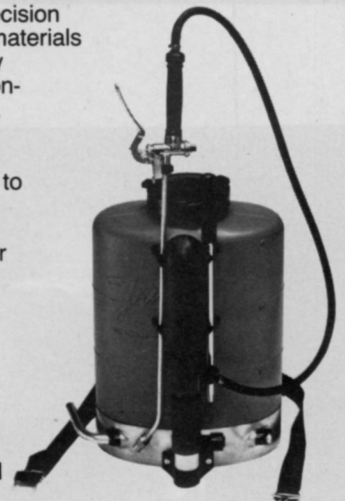

*Now the Best
is even Better!*

BIRCHMEIER Backpack Sprayers Fit Any Size Person Instantly!

New scuba-type straps adjust quickly and easily to fit any size person. Lightweight and well-balanced with operator comfort in mind. This UV treated polyethylene tank has precision components of the best materials available. Pump assembly is external to minimize contact with corrosive liquids. The trigger control is the best of its kind, made of solid brass and designed to last a lifetime. Birchmeier Backpack Sprayers have proved their worth all over the world.