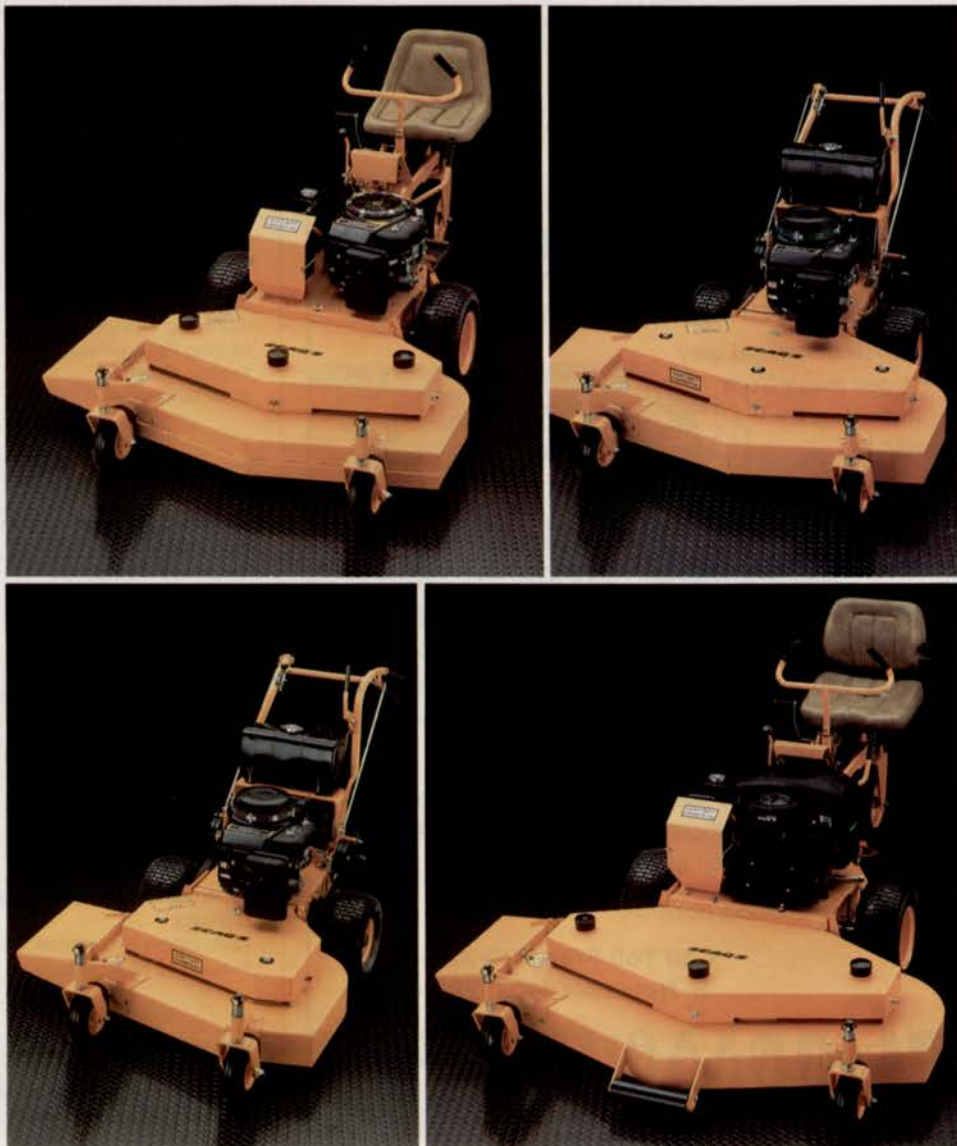

INTRODUCING SCAG'S FULL LINE OF COST CUTTERS.

Scag offers a full line of money-saving, low-maintenance commercial riders and walkers tough enough to handle all your jobs. Scag's simple, self-service design allows for on-site tire changes, replacement of spindle bearings and other repairs at a fraction of the usual time and expense. This means Scag mowers can cost up to 25% less to maintain than comparable models.

What's more, when you save with Scag you don't sacrifice performance. Scag machines cut faster than most compe-

titive brands and give you a manicure finish cut every time. Scag mowers are built from the highest quality parts and materials, like oversize cast iron pulleys, heavy-duty spindles and rugged pneumatic caster wheels. So, they'll outlast as well as outperform ordinary mowers.

Boost your bottom line with Scag's profit line of riders and walkers from 8- to 18-HP models with 32 to 61 inch cutting widths. See for yourself why no mower is easier to use than Scag.

**W226 N900 Eastmound Drive
Waukesha, WI 53186
Phone: (414) 544-4090**

SCAG POWER EQUIPMENT

IT SIMPLY COSTS LESS. AND CUTS MORE.

Circle No. 153 on Reader Inquiry Card