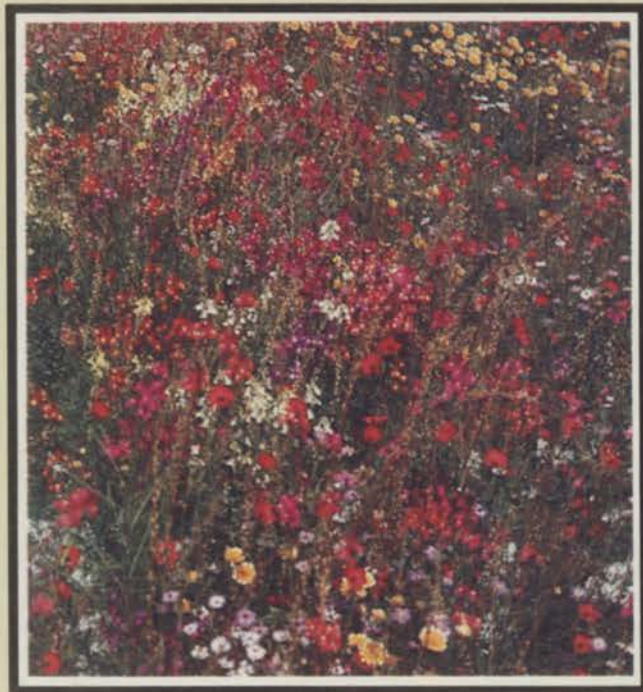

Create a Colorful Difference

WITH **Pinto** BRAND WILD FLOWER MIX . . .

the colorful and decorative answer for low maintenance landscape areas.

Multi-colored blends of annuals and perennials like Chicory, Scarlet Flax, Bachelor's Button, Baby's Breath and Painted Daisy. A blend that reseeds itself for lasting beauty year after year.

Pinto is ideal for any landscape — parks, roadsides, golf course roughs, home gardens, industrial and landfill sites. And perfect for areas where you don't have to mow.

Available either as 100% wild flowers, or mixed with a fescue as a Meadow Mix to aid soil stability.

It's custom blended in a Northern or Southern mix. So wherever you live, your Pinto order will be perfectly adapted for your climate. It will make this year the start of many colorful years to come.

Pinto Wild Flower Mix: the easy, low-maintenance way to naturalize your surroundings.