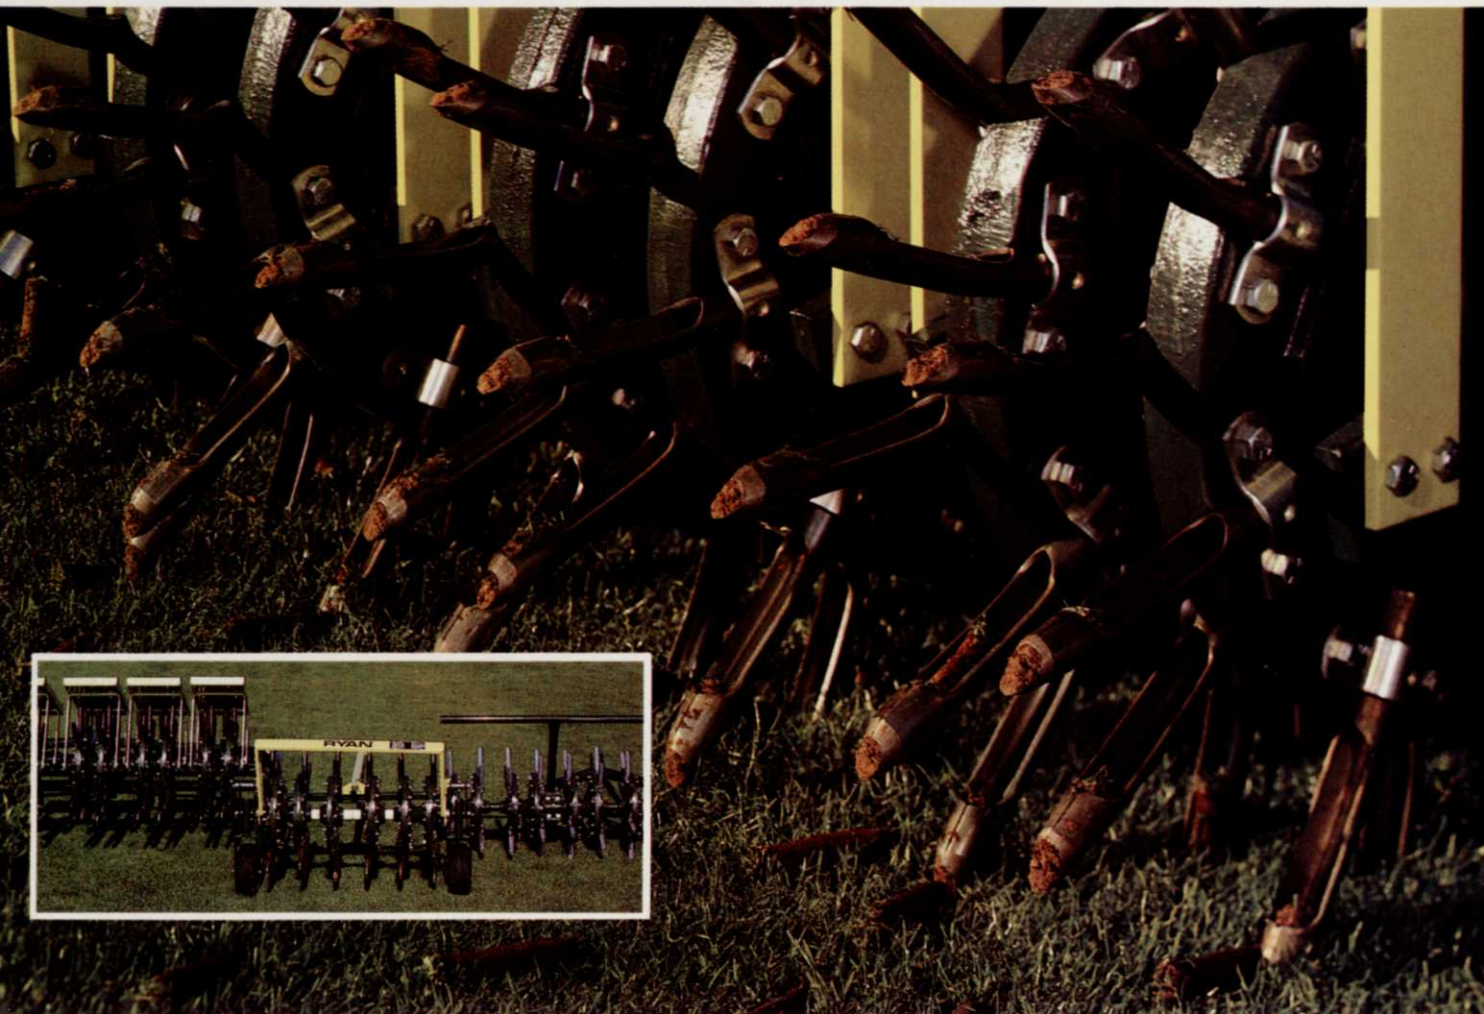

Robert Shearman
Assoc. Professor
University of Nebraska
Lincoln, NE

389,000 reasons you should be buying Ryan.

Only Ryan can give you double the tines for double the holes. So, instead of 194,500 holes over a football field you get 389,000 in the same amount of time. Nobody gives you greater flexibility to cover all of your aeration requirements on large area turf.

And nobody gives you a wider selection of tines to choose from. Coring tines for regular soil. Slicing tines for drier soil. Open spoon tines for renovation. There's a set of tines

and a towable Ryan aerator that's just right for you.

For large, level turf areas, the Ryan Tracaire® covers a wide 6-foot swath of ground. For undulating areas, the Ryan Renovaire® is the only tractor-drawn aerator available that follows the contour of the land so high spots, as well as low spots, get deep, even penetration. For smaller grounds, the Tow Lawnaire® and 3-Pt. Hitch Lawnaire® can be pulled by most tractors.