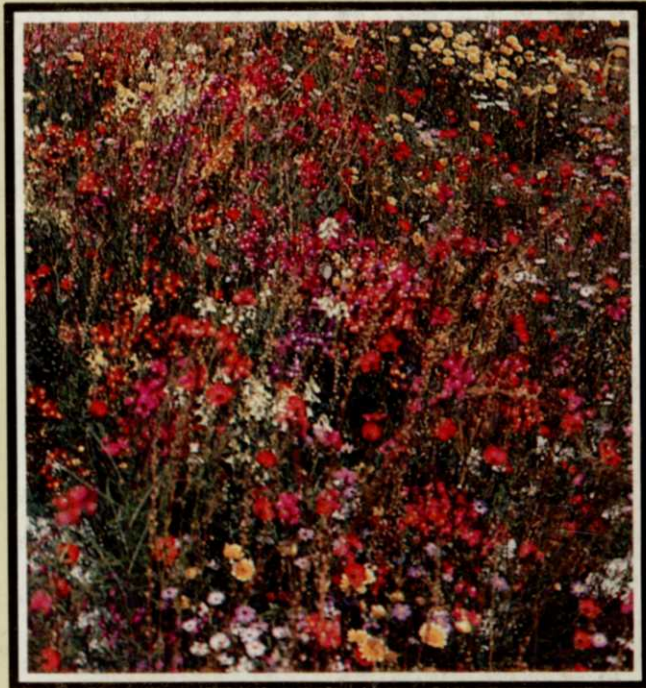

Create a Colorful Difference

WITH **Pinto** BRAND WILD FLOWER MIX . . .

the colorful and decorative answer for low maintenance landscape areas.

Multi-colored blends of annuals and perennials like Chicory, Scarlet Flax, Bachelor's Button, Baby's Breath and Painted Daisy. A blend that reseeds itself for lasting beauty year after year.

Pinto is ideal for any landscape — parks, roadsides, golf course roughs, home gardens, industrial and landfill sites. And perfect for areas where you don't have to mow.—

Available either as 100% wild flowers, or mixed with a fescue as a Meadow Mix to aid soil stability.

It's custom blended in a Northern or Southern mix. So wherever you live, your Pinto order will be perfectly adapted for your climate. It will make this year the start of many colorful years to come.

Pinto Wild Flower Mix: the easy, low-maintenance way to naturalize your surroundings.