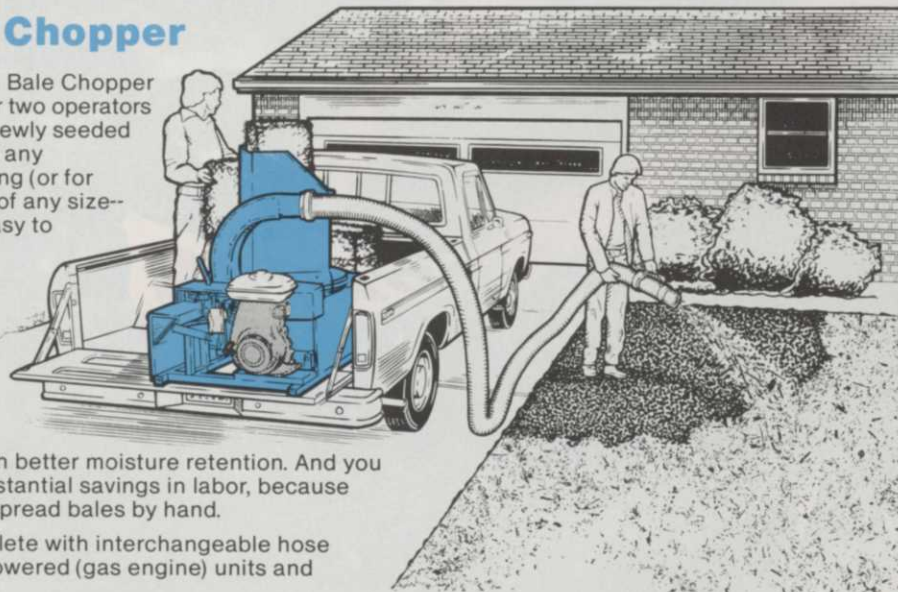

THE MULCHING SOLUTION

The Goossen Bale Chopper

In the field since 1982, the Goossen Bale Chopper is a proven machine which lets one or two operators lay down an even layer of mulch on newly seeded lawns. It chops and spreads virtually any material that can be used for mulching (or for composting!). And the lawns can be of any size--the Bale Chopper is compact and easy to maneuver in even the smallest residential applications. That makes it a very efficient and practical machine for landscaping.

The *Landscapers' answer* to the problem of clumps and gaps in mulching coverage, the Bale Chopper gives you even-blanket coverage for better germination, with better moisture retention. And you get this excellent coverage at a substantial savings in labor, because you eliminate the need to tear and spread bales by hand.

The Bale Chopper is available complete with interchangeable hose and directional spout, in both self-powered (gas engine) units and tractor-hitch PTO models.

Call right now and let us show you how the Goossen Bale Chopper can save you time and money!

Toll Free 800-228-6542

In Nebraska, (402) 228-4226

Goossen INDUSTRIES

927 West Court St. • P.O. Box 705 • Beatrice, Nebraska 68310

Circle No. 128 on Reader Inquiry Card