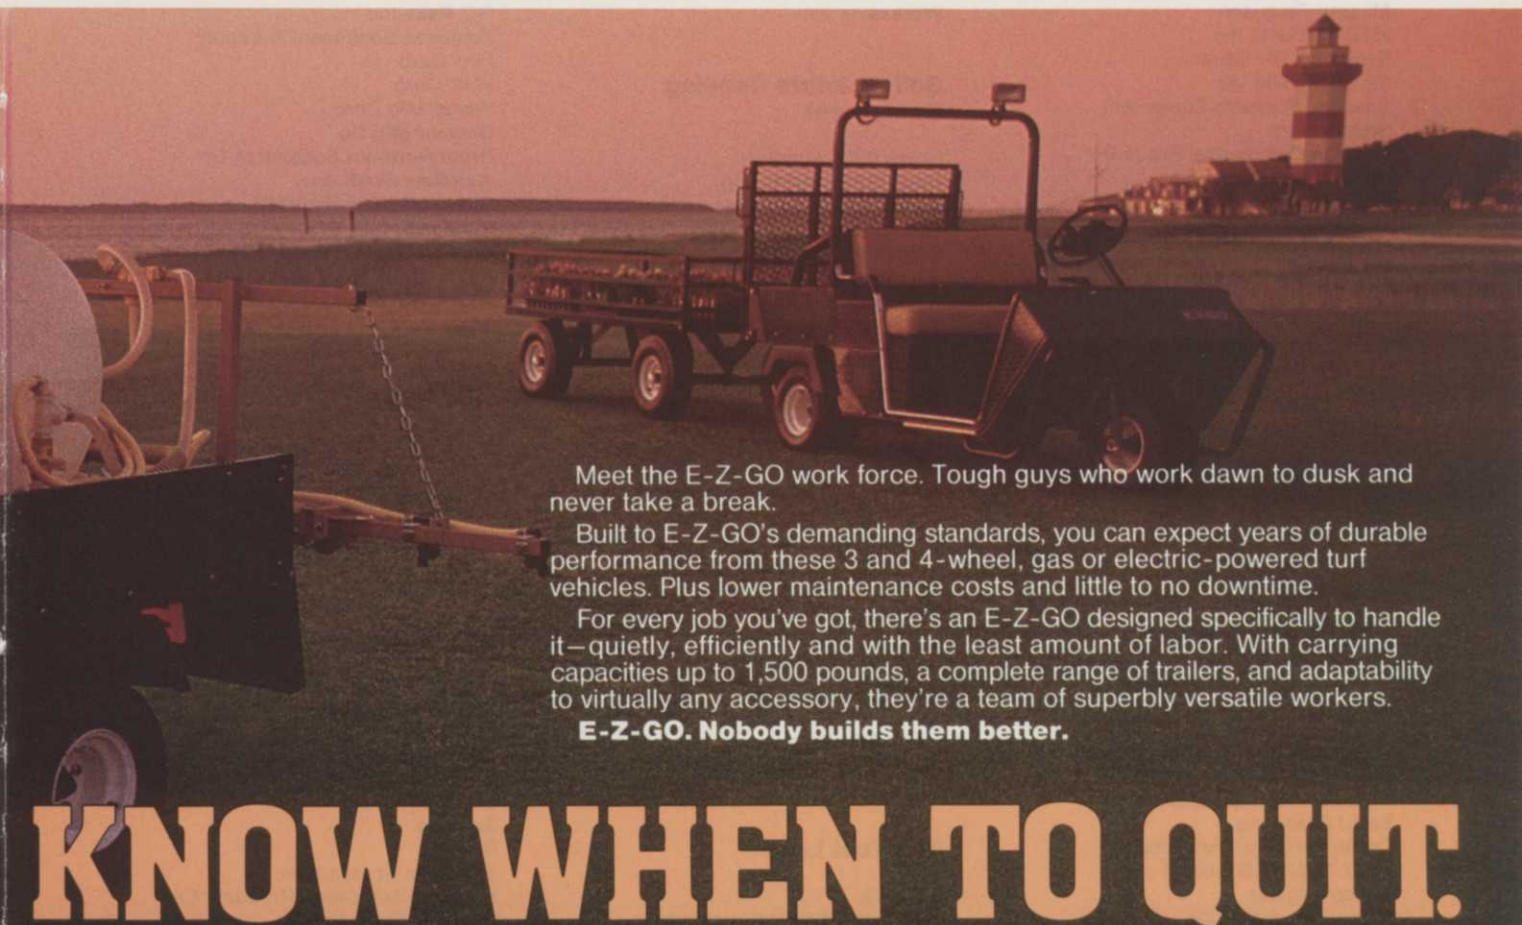

Scrapers

Allegheny International Hardware Group
Bingham Equipment Co
Deere & Co
Industrial Leasing Corp
International Harvester Co
Massey-Ferguson
York Modern Corp

Screeners

Laval Corp Claude

Lindig Mfg Corp
Royer Foundry & Machine Co

Seeders

Allegheny International Hardware Group
Ames Lawn & Garden Tool Co
Arizona Power Equipment Co
Bowie Industries Inc
Brillion Iron Works Inc
Brouwer Turf Equipment Ltd
Bush Hog
Cushman-Ryan/OMC Lincoln
Deere & Co
Gandy Co
Herd Seeder Co
Industrial Leasing Corp
Olathe Mfg Inc
Salsco Inc
Vandermolen Corp
Vicon Farm Machinery Inc
Weldco (WA) Inc
Worksaver Inc

Seeders, Hydraulic

Bowie Industries Inc
Brillion Iron Works Inc
Cushman-Ryan/OMC Lincoln
Finn Corp
Industrial Leasing Corp

Thermoguard Co
Weldco (WA) Inc

Sharpener

Earl J Crane Inc
Foley-United Co
International Reforestation Suppliers Inc

Shears

AEG Power Tool Corp
Allegheny International Hardware Group
American Standard Co
Ames Lawn & Garden Tool Co
Arthur Enterprises Inc
Bartlett Mfg Co
Corona Clipper Co
International Reforestation Suppliers Inc
Milwaukee Electric Tool Corp
Rain Bird Sprinkler Mfg Corp
Seymour Smith & Son Inc
Seymour Smith & Son Inc

Shelters

Columbia Cascade Lumber Co
Miracle Recreation Equipment Co
Playworld Systems
W H Porter Inc Poligon/Cover-All Div
Western Wood Structures Inc

Meet the E-Z-GO work force. Tough guys who work down to dusk and never take a break.

Built to E-Z-GO's demanding standards, you can expect years of durable performance from these 3 and 4-wheel, gas or electric-powered turf vehicles. Plus lower maintenance costs and little to no downtime.

For every job you've got, there's an E-Z-GO designed specifically to handle it—quietly, efficiently and with the least amount of labor. With carrying capacities up to 1,500 pounds, a complete range of trailers, and adaptability to virtually any accessory, they're a team of superbly versatile workers.

E-Z-GO. Nobody builds them better.

KNOW WHEN TO QUIT.