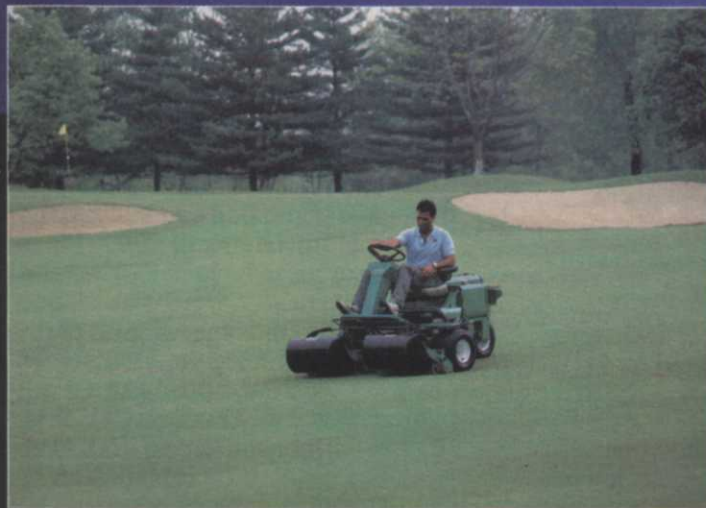

The chance of mower pickup is virtually eliminated with the new LESCO ELITE fertilizers.