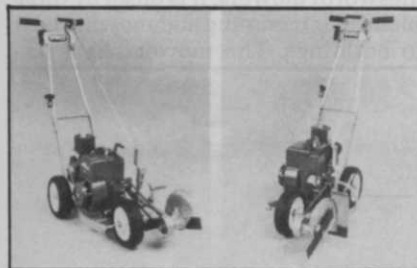

$\frac{3}{4}$ inches) for stability and maneuverability. Also, the front wheel has three positive lock positions to accom-

modate most curb sizes.

The edger series uses a 3 hp engine with a PTO bearing to handle belt load stress. Other features include replaceable bushings at all pivot points, operator controls on the handlebars, and easy drive belt replacement.

Circle No. 191 on Reader Inquiry Card

Improved Trident R-834 built for efficiency

The 1986 Trident R-834 provides operator comfort and improved vehicle serviceability, according to its manufacturer. The newly designed aluminum cab lowers the vehicle's weight by about 100 pounds, increasing its fuel efficiency.

Another modification in the Trident R-834 is the front end design. Adjustable shocks have improved the turning radius to within 17 feet, allowing easy in-field service to flat tires.

The Trident R-834 still uses the