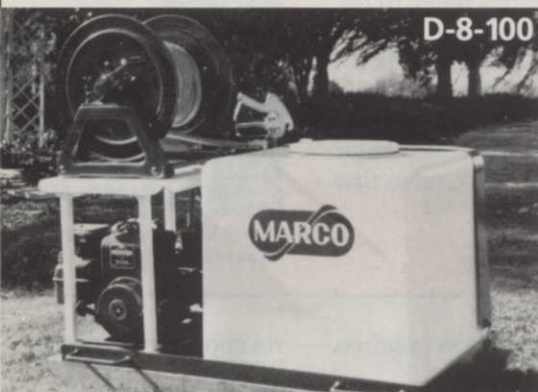

MARCO: A Lot of Sprayer in a Portable Unit!

D-8-100

Here's a model that will meet the majority of your requirements:

Model D-8-100 Specifications

Pump Cap. .... 14 GPM
Pressure ..... 550 psi
Power ..... 8HP Briggs & Stratton Engine
Tank Cap. .... 100 up to 400 gallons
Standard Agitation ..... Jet Pressure Control Unit ... 15 GPM Standard Drive ..... Direct

Options

Turf Trailer Mounting
Belt-Driven Mechanical Agitation
Fill Well Basket Filter Canopy and Hose Reel to Hold 200' of 1/2" hose
Dry Booms in Varying Lengths
Boom Jet - Pistol Grip Gun
52" or 72" Hand Boom and Drift Skirt

Make applications of herbicides, pesticides and fertilizer quick and easy with a MARCO sprayer! MARCO's Prime Line of more than 20 models of spraying equipment features one-piece, hand-laid and baffled fiberglass tanks in custom sizes - each with a 20-year warranty!

Call or write for a brochure illustrating our complete line. We can custom build to fit your needs, too.

Contact MARCO today - and put our fully professional, fully affordable sprayers to work for you!

DIVISION OF LLO-MAR MFG. CO.

(800) 527-1574
In Oklahoma, call (405) 362-3162
210 S. Main St.
Newkirk, OK 74647

SEE MARCO'S NEW 1986 PRODUCTS AT BOOTH 940, GCSAA!

Circle No. 141 on Reader Inquiry Card