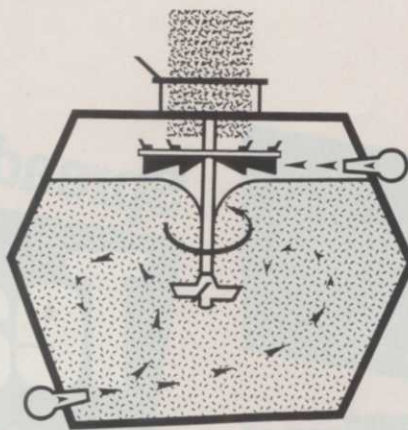

Reinco dual grinder/mixer feature with water jet drive.

Circle No. 198 on Reader Inquiry Card.