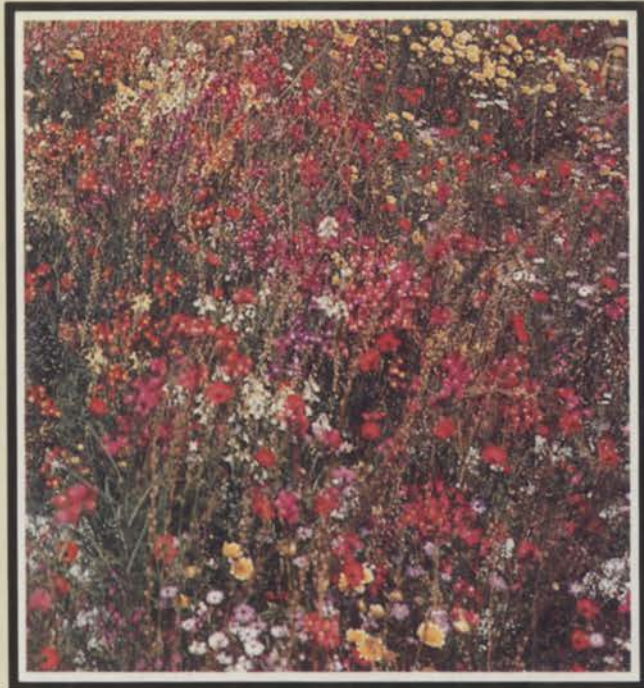

Create a Colorful Difference

WITH

Pinto BRAND WILD FLOWER MIX . . .

the colorful and decorative answer for low maintenance landscape areas.

Multi-colored blends of annuals and perennials like Chicory, Scarlet Flax, Bachelor's Button, Baby's Breath and Painted Daisy. A blend that reseeds itself for lasting beauty year after year.

Pinto is ideal for any landscape — parks, roadsides, golf course roughs, home gardens, industrial and landfill sites. And perfect for areas where you don't have to mow.

Available either as 100% wild flowers, or mixed with a fescue as a Meadow Mix to aid soil stability.

It's custom blended in a Northern or Southern mix. So wherever you live, your Pinto order will be perfectly adapted for your climate. It will make this year the start of many colorful years to come.

Pinto Wild Flower Mix: the easy, low-maintenance way to naturalize your surroundings.