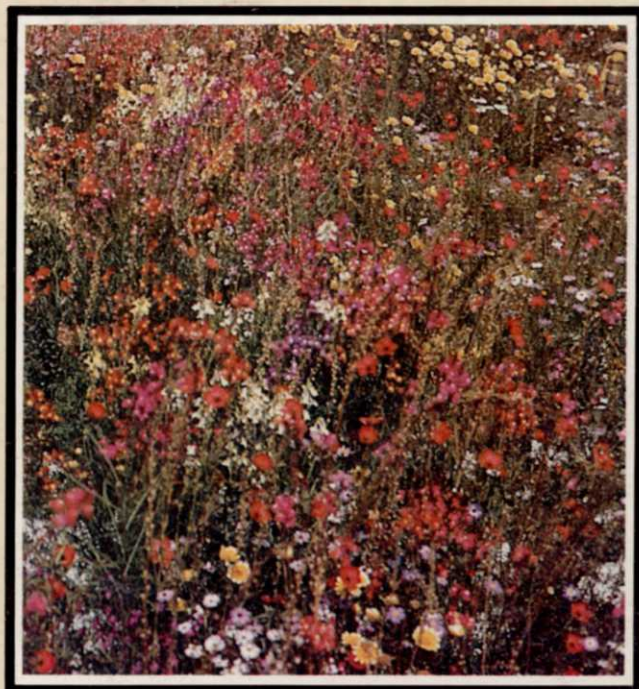

# Create a Colorful Difference

WITH

## **Pinto** BRAND WILD FLOWER MIX . . .

### the colorful and decorative answer for low maintenance landscape areas.

Multi-colored blends of annuals and perennials like Chicory, Scarlet Flax, Bachelor's Button, Baby's Breath and Painted Daisy. A blend that reseeds itself for lasting beauty year after year.

Pinto is ideal for any landscape — parks, roadsides, golf course roughs, home gardens, industrial and landfill sites. And perfect for areas where you don't have to mow.

Available either as 100% wild flowers, or mixed with a fescue as a Meadow Mix to aid soil stability.