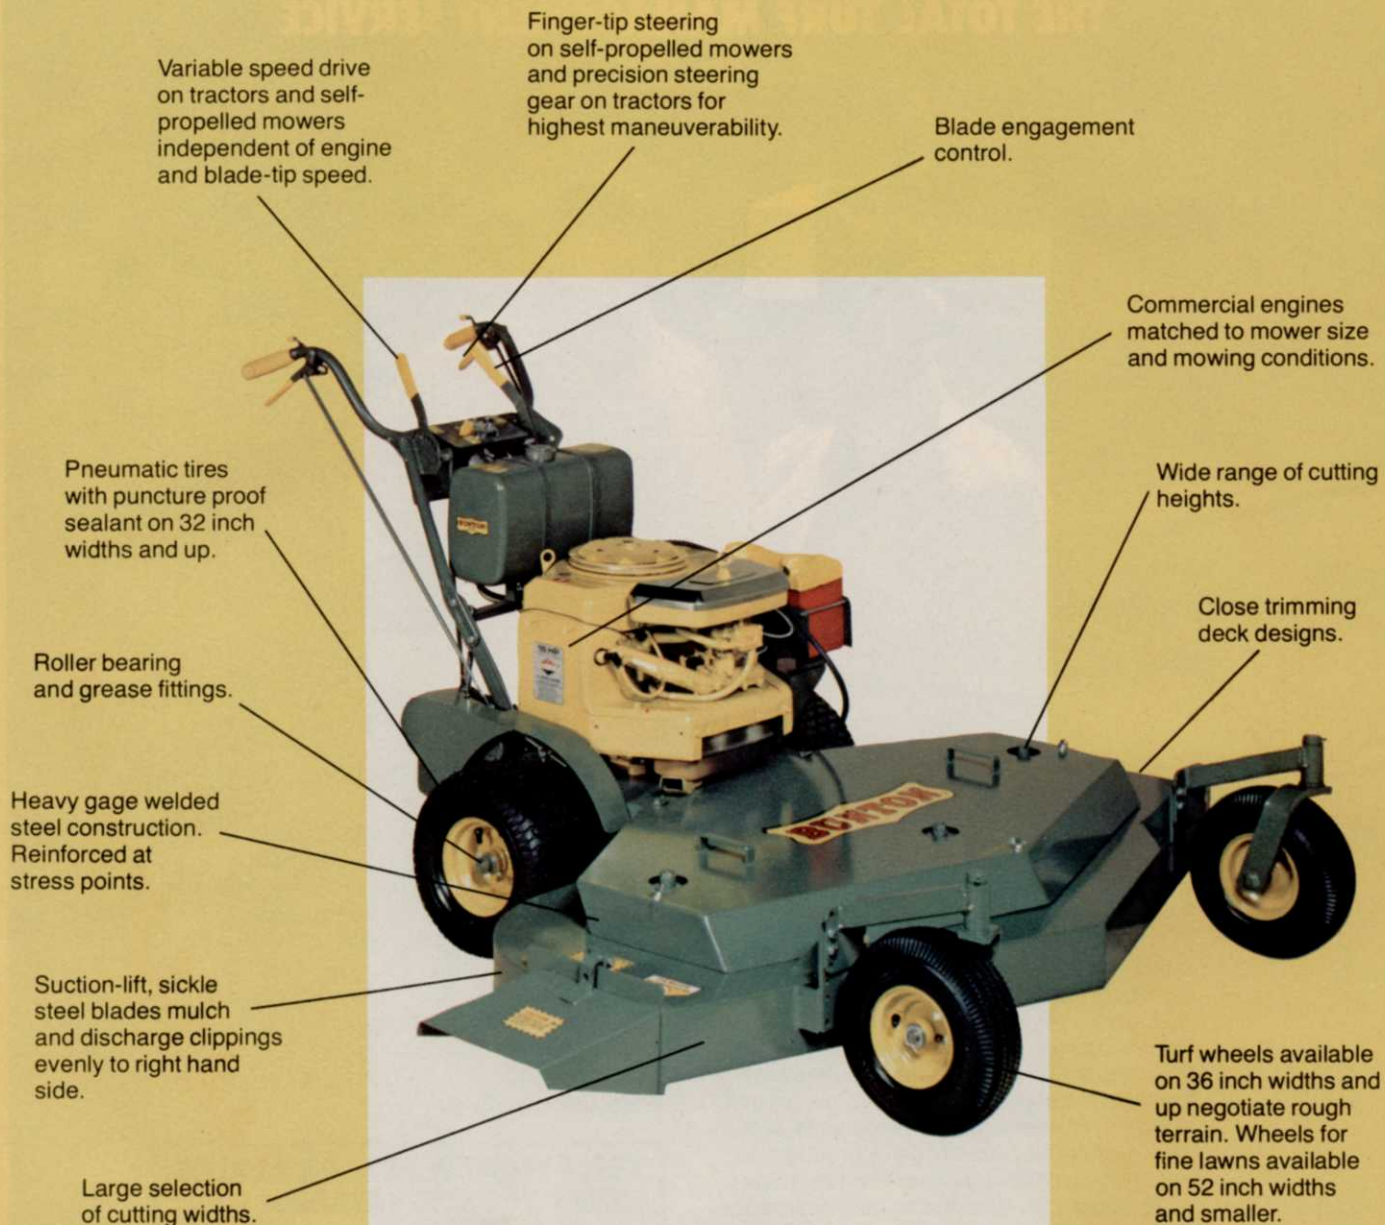

BUNTON: WHEN YOU KNOW ONE...

Contract numbers:
G.S.A. GS-07S-07659
H.U.D. OPH (CO)m-3650