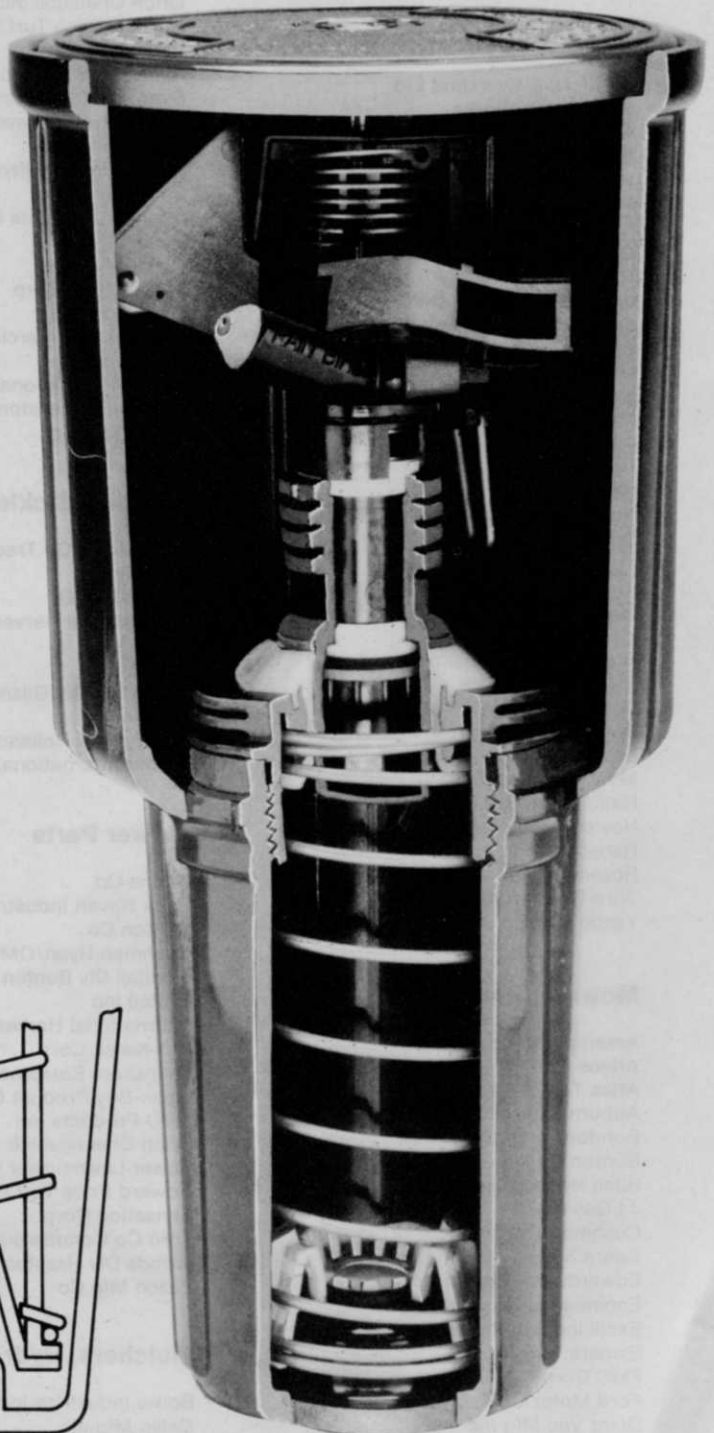

New "Seal-a-Matic" option closes inlet to prevent low head drainage when sprinkler retracts.

RAIN BIRD SALES, INC.
Turf Division
145 North Grand Avenue
Glendora, CA 91740 USA
(213) 963-9311

® Registered trademark of Rain Bird Sprinkler Mfg. Corp.
©1982 Rain Bird Sprinkler Mfg. Corp.