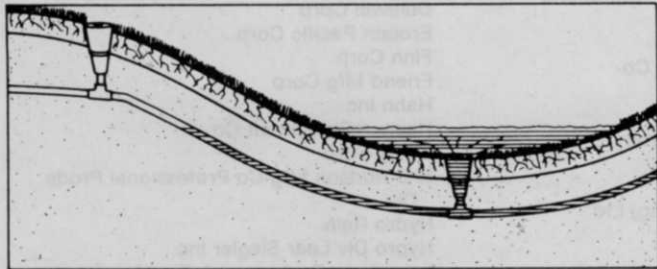

THE SPRINKLER FAMILY THAT MAKES LIFE EASIER.

Just about every irrigation professional is familiar with the Rain Bird MINI-PAW® pop-up sprinkler. The word is out that the MINI-PAW 15103 outperforms its competition six-to-one, efficiently covering the same area as six conventional spray heads. That means installers have less pipe and fewer valves to worry about and simpler operation and quicker installation to look forward to.

Now Rain Bird technology makes life even easier with three new MINI-PAW models that incorporate the same precision engineering that went into the original — with a few added bonuses. Rain Bird had added low head drainage prevention, short range performance and full or part circle throw out to 40 feet. More than ever, the MINI-PAW family is simply better.

Low head drainage occurs when water seeps out lowest head on the line. New "Seal-a-Matic" option prevents this problem.

MINI-PAW sprinklers offer low trajectory throw and superior performance with low gallonage operation.

MINI-PAW sprinkler performance is boosted with new nozzles that provide "Short Range" and full or part circle performance out to 40 feet.