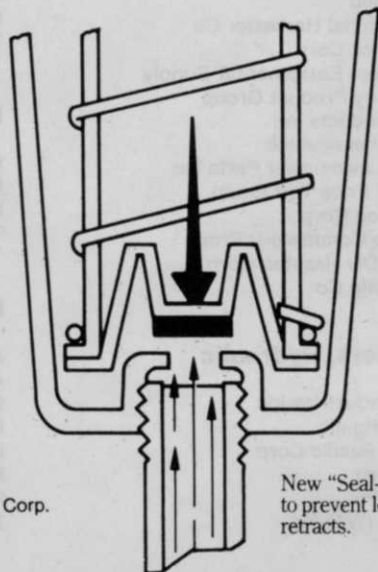

New "Seal-a-Matic" option closes inlet to prevent low head drainage when sprinkler retracts.

RAIN BIRD SALES, INC.
Turf Division
145 North Grand Avenue
Glendora, CA 91740 USA
(213) 963-9311

® Registered trademark of Rain Bird Sprinkler Mfg. Corp.
©1982 Rain Bird Sprinkler Mfg. Corp.