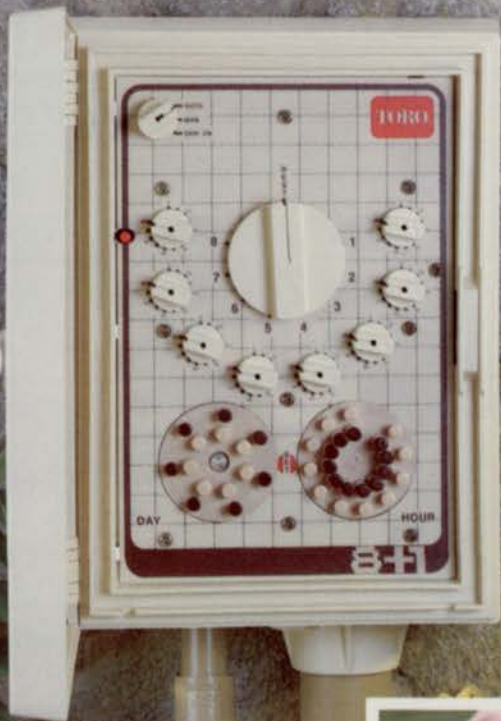

New Toro® controllers combine simplicity with total control