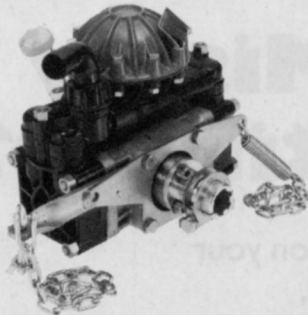

Medium pressure diaphragm pumps, to 580 psi, with outputs to 13 gpm.