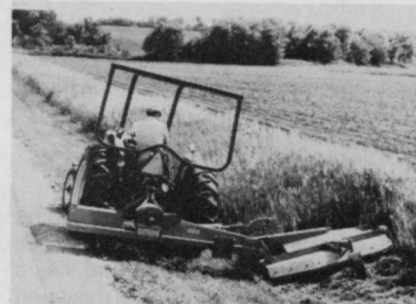

and the mower deck can be locked into a vertical position for road transport. Safety features include shielded universal drive line and belts.

Circle No. 165 on Reader Inquiry Card

Reusable anti-mud grids by Grass Pavers Ltd. were created to prevent wheel rutting and mud bog down of heavy vehicles running over soft soil. The polyethylene grids are designed