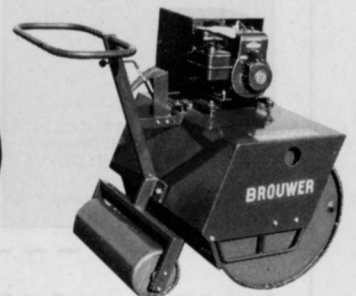

or on a trailer.

Roll it right with the Brouwer 230 and 130 Turf Rollers

Hydrostatic drive is what you want for a smooth slip free job. The Brouwer Tandem 230 ride-on has it linked to a sturdy 5HP engine capable of driving the big 30" rollers at a steady acre-eating pace. The special rounded edge rollers eliminate turf damage. The oversize steering wheel is what you need for walking the unit on steep slopes. Turning radius is just 4'.

With a simple conversion package the 230 converts quickly, easily to a single roller unit for use on turf, athletic courts and in confined areas. Ride it or walk it, the Brouwer 230 and 130 turf rollers save time, trouble and labour costs.