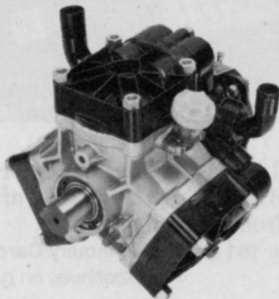

Outputs range from 5 to 60 gpm. Pressures from 250 to 850 psi. Pumps are extremely durable and easy to repair. Diaphragm pump applications range from spraying to pressure washing to liquid transfer to hydrostatic testing. And a full range of accessories plus nationwide Hypro service is available. Get the facts on new diaphragm pumps from Hypro today.