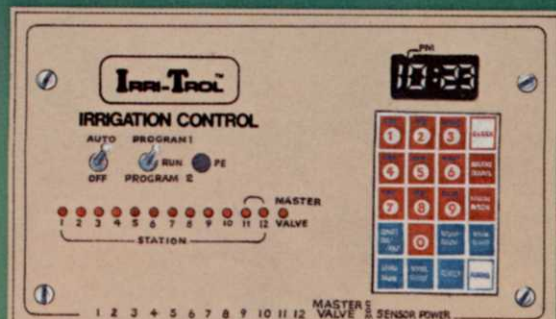

IRRITROL

Irrigation Control Systems
CONTROLLERS ■ VALVES ■ VALVE ACTUATORS

Do it right the first time ...especially if it's your second chance!

Whether it's a new installation or a retro-fit, your irrigation design is only as good as your controller. Input from landscape architects and contractors

was invaluable in the development of the most advanced and reliable line of solid-state controllers in the industry...Irritrol's MC Series.

Consider these features: ■ Proven reliability ■ 4, 8, 12, 18, 24, 30 & 36-station models ■ Simple & easy to program ■ Memory protection from power failure provided by one 9 volt battery ■ Automatically activated safety back-up program ■ Bright digital display for daylight visibility ■ Split-second accuracy ■ Weatherproof steel case, UL approved for outdoor installation ■ Pedestal mount available ■ True dual programming ■ Master valve or pump start station ■ Individual station lights, indicating the actuated valve