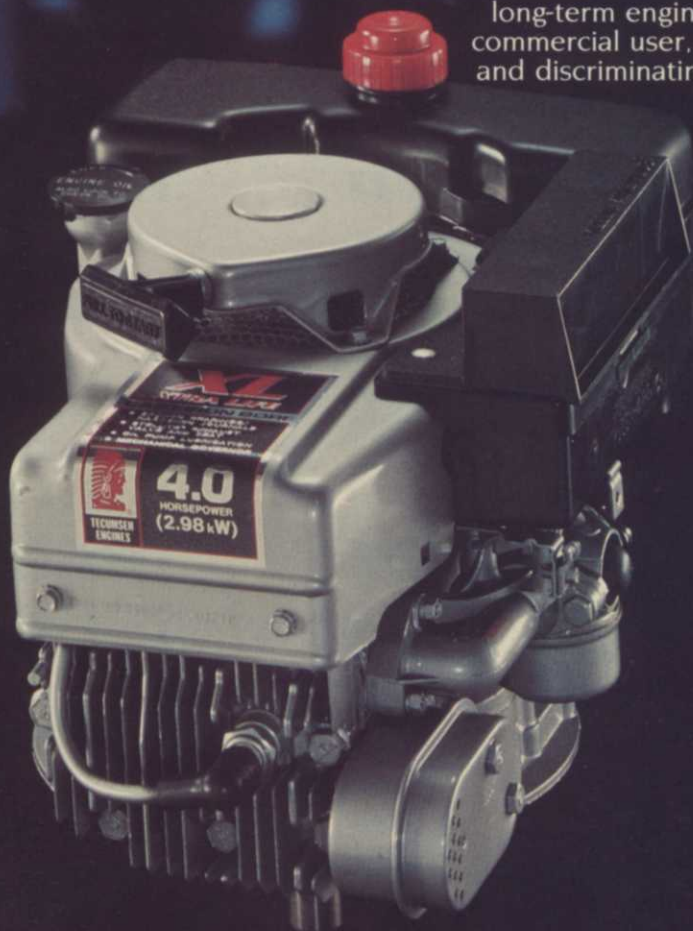

TECUMSEH

Symbol of Value

Throughout the world the familiar indianhead trademark has come to mean engineering excellence, product reliability and responsible business conduct.

Tecumseh's dedication to product quality is clearly expressed in the construction features of the Model TVS105XL (xtra life) heavy duty commercial rotary mower engine.

The TVS105XL design embodies components of proven durability - -
Cast Iron Cylinder Liners,
Bronze Main Bearings,
Hardened Crankshaft Journals,
Solid State Ignition,
Twin Element Air Cleaners

Components and design so rugged that in-warranty time has been extended to eighteen months.

Easy topside accessibility encourages routine maintenance.

Tecumseh's TVS105XL - Today's better long-term engine value for the commercial user, rental service, and discriminating homeowner.

TECUMSEH PRODUCTS COMPANY — ENGINE DIVISIONS
GRAFTON and NEW HOLSTEIN, WISCONSIN