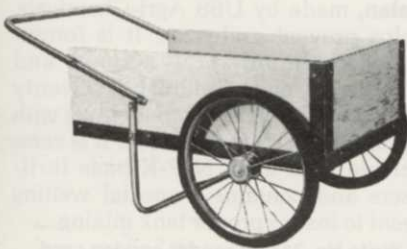

reinforces the blade. Two trip springs on the back allow the blade to "trip" forward and ride over obstacles without damaging the plow or vehicle.

Write No. 704 on reader service card

The TCK-42 trailer cart kit from Precision Products, Inc. assembles in a few simple steps into a sturdy trailer cart for

riding mowers and small tractors. The cart has a 15-cubic foot capacity or approximately 500 pounds. All hardware is included; it is usable with 5/8 or 3/4-inch plywood.

Write No. 705 on reader service card