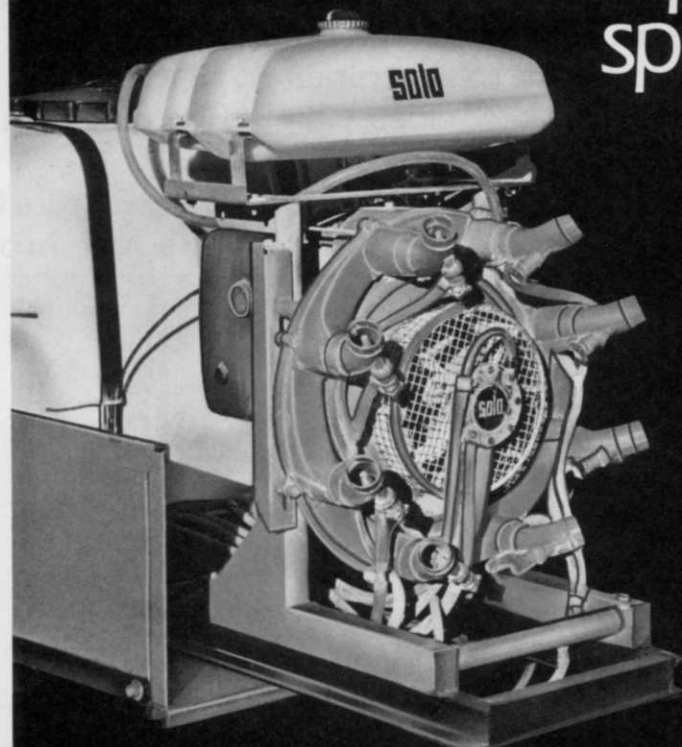

SOLO INCORPORATED, 5100 Chestnut Avenue, Newport News, VA 23605
Canada: Box 464, Burlington, Ont. L7R 3Y3

SOLO