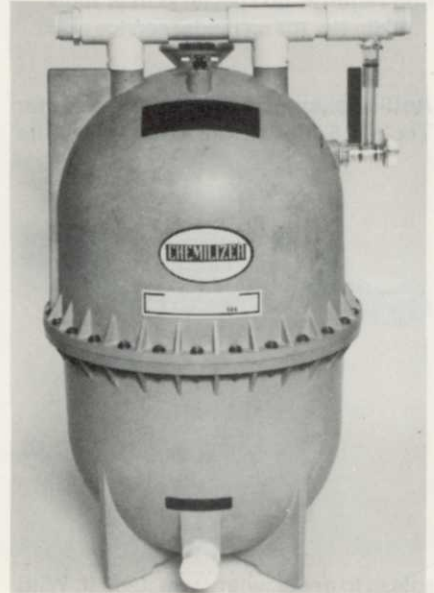

Continues on page 62

Tues. P.M.

Drought Defense... A 2-Day Operation.

Ditch Witch equipment and our free Lawn Sprinkler System brochure can be your answer to providing drought defense in only two days*... without digging trenches.

Design and planning, line size and sprinkler head capacities, and step by step installation instructions... its all included in one easy-to-follow guideline.

Tips within this comprehensive set of instructions were supplied by some of the country's top sprinkler system specialists... and its all yours, absolutely free. Just ask your nearest Ditch Witch dealer for a copy or send for one today.

*based upon average sized residential lawn.

The Charles Machine Works, Inc.

P.O. Box 66 • Perry, Oklahoma 73077 USA • (800) 654-6481

SPRINKLER SYSTEM INSTALLATION IN 2 DAYS... SOUNDS GREAT... SHOW ME HOW!

WTT

(check one or more)

- ☐ Please send the Sprinkler Installation guide.
- ☐ Please send information on the small vibratory plow.
- ☐ Arrange for a call by my nearest Ditch Witch dealer.

Name: _____

Company: _____

Address: _____

City _____ State _____ Zip _____

Ditch Witch and are registered trademarks of The Charles Machine Works, Inc.

Write 109 on reader service card