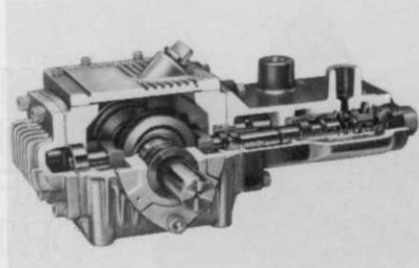

Handy Mandy Trailer Mfg. Co. The Gooseneck Tongue (shown) can be changed to Mini-Tow Straight Tongue for bumper type pulling in 30 minutes. Features include: 3 by 5-inch tubular construction in tongues, 2 by 6-inch tubular main frame, full 1-inch thick decking, 3,500-pound axle, 1,500-pound springs, chrome wheels with whitewall tires, and various colors.

Write No. 713 on reader service card

Pressure to 2000 psi at direct motor speed—1750 rpm—is developed by the

Hypro Series 2100 Triplex plunger pump. It is used as a component in pressure cleaning equipment and in other installations where high pressure liquid movement is needed. The plunger pump delivers 5 gallons per minute, but capacity can be doubled by adding a

second cylinder head to the opposite end of the pump crankcase.

Write No. 714 on reader service card

X.R.G. International is marketing SYNERGy 1, a formula of catalysts that