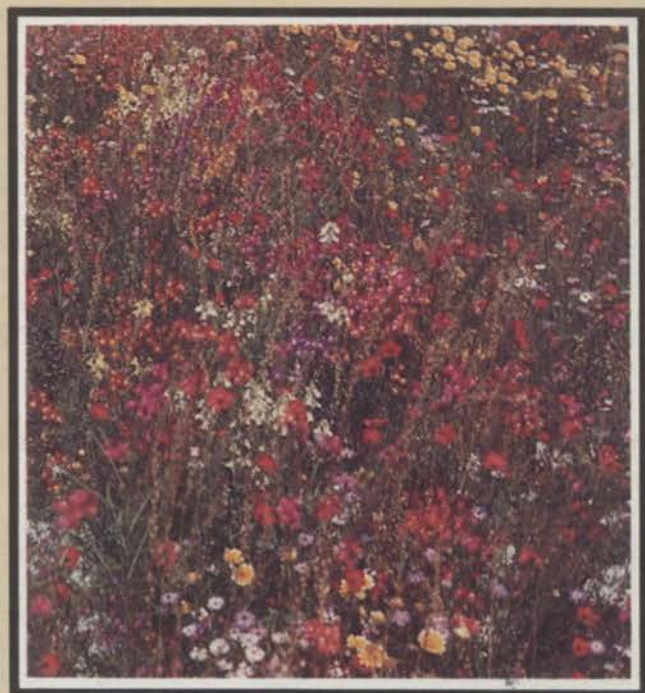

# Create a Colorful Difference

## WITH **Pinto** BRAND WILD FLOWER MIX . . .

**the colorful and decorative answer for low maintenance landscape areas.**

A multi-colored blend of annuals and perennials like Chicory, Scarlet Flax, Bachelor's Button, Baby's Breath and Painted Daisy. A blend that reseeds itself for lasting beauty year after year.

Pinto is ideal for any landscape — parks, roadsides, golf course roughs, home gardens, industrial and landfill sites. And perfect for areas where you don't have to mow.

Available either as 100% wild flowers, or mixed with a fescue as a Meadow Mix to aid soil stability.