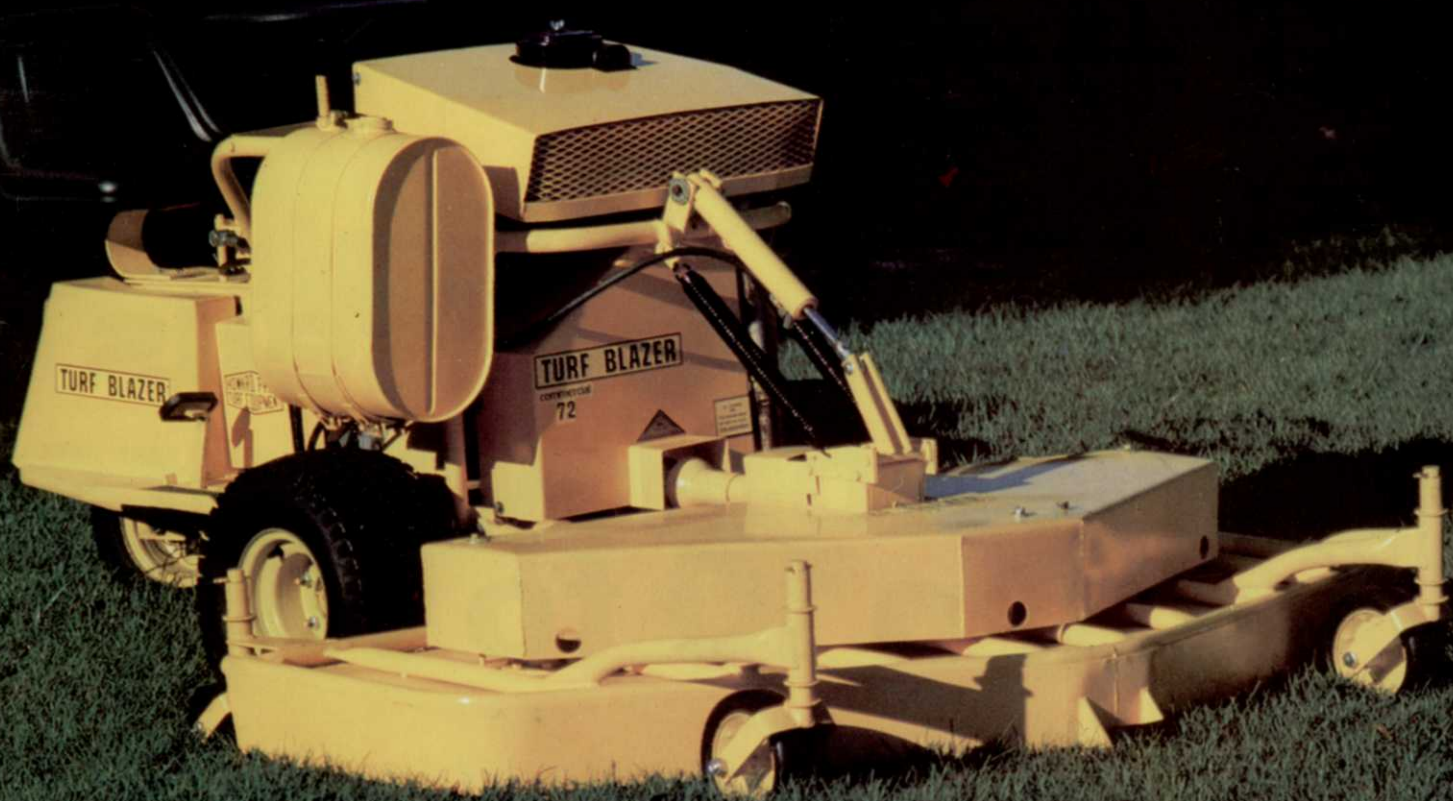

THE PROVEN PERFORMER

TURF BLAZER 72"

Time tested, field tested, this rugged front mounted 72" mower is built for high capacity mowing, day in and day out, and with our "O" turning radius, you have the trimming capabilities of a small push-mower in congested or confined areas. A commercially constructed hydrostatic transmission enables the operator to establish a

ground speed conducive to his varied mowing conditions.

Other sizes manufactured are 48", 60", 82" and 180" plus a full line of attachments. Are you looking to get the most for your mowing dollar? Call your local Turf Blazer distributor and ask for a demonstration.