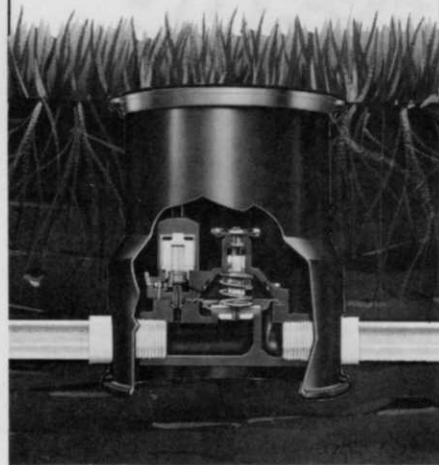

START YOUR LANDSCAPING career now! Write: School of Landscape Design and Sales. Lake City Community College, Lake City, Florida 32055. Fully accredited and V.A. approved.

NEW—THE WICK-IT WEEDKILLER. Lightweight hand-held wick applicator. No spray, no drift, low herbicide usage. Johnson grass and other weeds growing among desirable plants. Perfect for grounds. $29.95 plus $2.00 for handling. Send for brochure. Plant Production, Rt. 7, Box 441E, Fort Worth, Texas 76119.

KNOW pH INSTANTLY. Patented electronic tester, portable, handheld. For soil, liquids, etc. $22 postpaid. Details free. A & H Marketing, Dept. W5, 8325 Dru Ave., SE, Albuquerque, NM 87108. Phone 505 266-4821.

Coming Next Month in WTT

July marks the beginning of a 6-month special supplement on sod and seed. In this issue, we will take a look at turf seed, its history and situation in the turf industry today. This edition through the December one will provide technical research as well as practical tools and techniques relevant to the growing turf market.

Underneath it all... Weather-matic, the hidden secret of beautiful landscaping.

Now, Our Versatile Plastic Valves Are Available In 1 1/2" As Well As 1" Sizes.

- For all types of water supplies
- Low pressure loss ups efficiency — use fewer valves, cut controller size and costs
- Stainless steel cover bolts and mating brass body inserts for ease of re-assembly
- Manually operated bleed control exhausts downstream
- Unique flexing diaphragm keeps parts clean — resists clogging
- Glass-filled nylon body resists chemicals in soil
- Optional brass flow control

For additional information about our plastic valves return the coupon below.

Weather-matic.

MAIL TO:
Weather-matic Division
TELSCO Industries
P.O. Box 18205
Dallas, Texas 75218

Send Information On:

1. ☐ Plastic Valves   ☐ Catalog
   ☐ Distributor Directory   ☐ Turf Irrigation Manual

NAME _____
COMPANY _____
ADDRESS _____
CITY _____ STATE _____
ZIP _____ PHONE _____

WTT

Write 140 on free information card