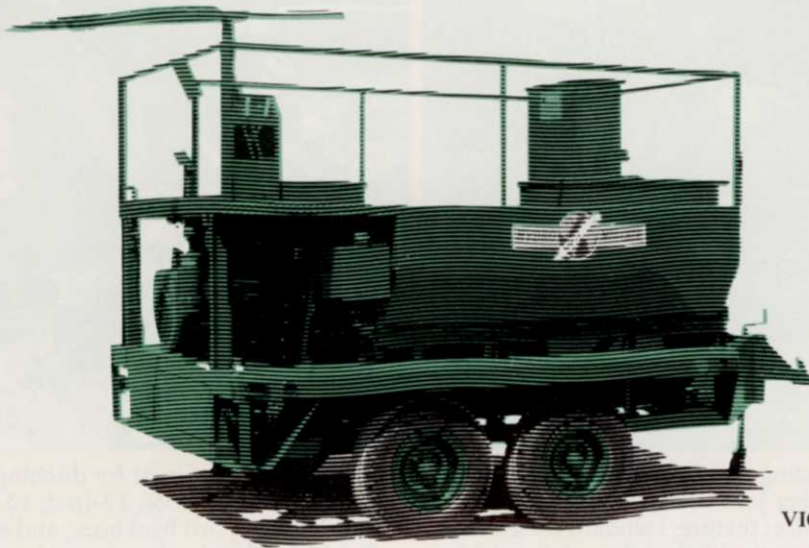

The

BOWIE HYDRO-MULCHER

Dollar for Dollar —
Where quality, performance,
and durability count — you can't beat a
Bowie

VICTOR 800

EXCLUSIVE BOWIE HYDRO-MULCHER FEATURES.

- Only proven unit for both sprigging and seeding with cellulose fiber mulches.
- Equipped with enclosed shredder bar for shredding full bales of cellulose fibers.
- Centralized tower control with no hoses.
- Equipped with triple agitators for faster mixing and eliminating sediment build-up.
- Uses pump only for spraying, so pump lasts longer.
- Slurry passes through pump only once, thus reducing seed damage and clogging.