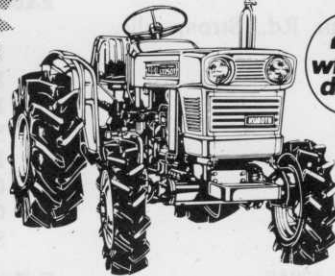

# 'good things come in small packages!'

It's true, good things do come in small packages. And the Kubota is no exception. Larger than the garden type, smaller than the giant-size . . . Kubota is the in-between tractor that's built for 1001 in-between jobs. All come with these standard features: live hydraulics, PTO's and 3-point hitch. Stop in . . . let us demonstrate Kubota tractors.

Many other models and implements available.

85 years of customer satisfaction

**4  
 wheel  
 drive**

◆ **Model B6000C . . .** Hard working, liquid-cooled, 2-cylinder diesel that's hard to beat for efficiency and economy of operation.

**4  
 wheel  
 drive**

◆ **Model L175T . . .** The tough little tractor that doesn't act its size. It can fill your work gap!

◆ **Model L225DT . . .** 3-cylinder, 4-wheel drive, the powerful, dynamic-looking model with double traction.