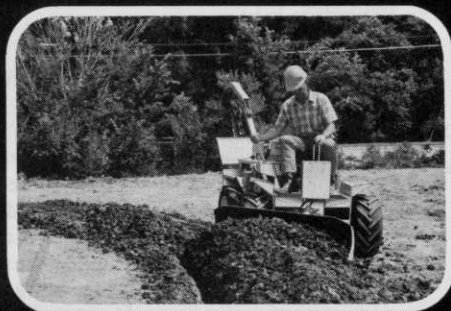

doing something about it.

DAVIS

case

Circle 155 on free information card

MM