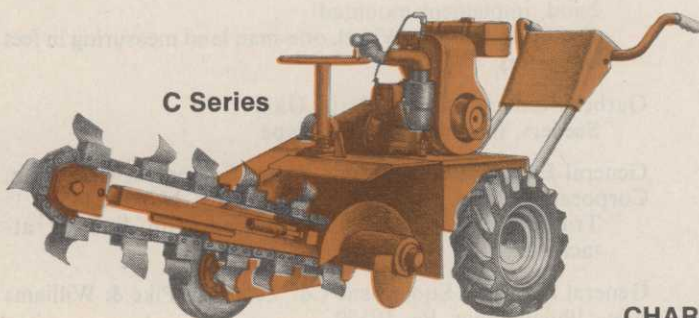

C Series

Ditch Witch . . . equipment from 7 - to 195-HP.

CHARLES MACHINE WORKS, INC.
P.O. Box 66
Perry, Oklahoma 73077