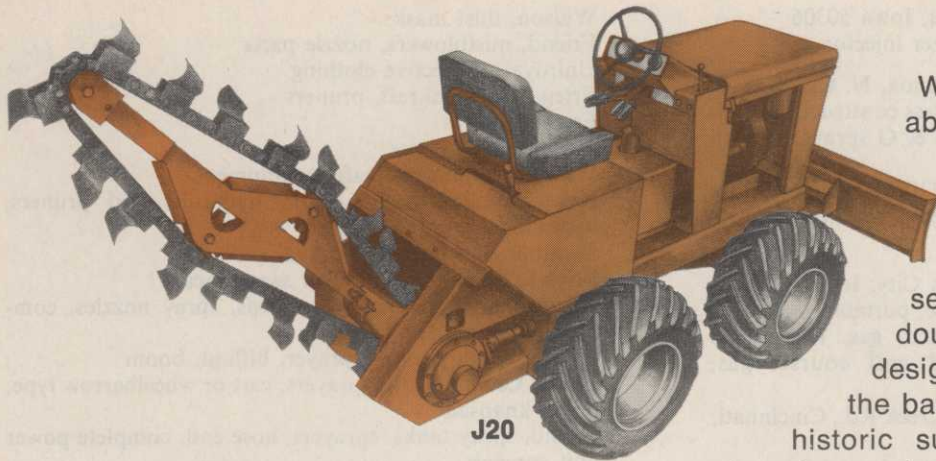

J20

We've been talking a lot lately about the Ditch Witch Modularmatic concept and what it means to the underground construction industry. The Modularmatic series does provide a tremendous range of job functions; all designed and developed around the basic soundness of design and historic success of the Ditch Witch trencher series. We're mighty proud of it

and what it offers, but we realize there are times when the many capabilities of the Modularmatics are not needed. That's why we manufacture our standard line of trenchers.

DON'T FORGET OUR TRENCHERS!

Ditch Witch designed and built the world's first service-line trencher more than 20 years ago. We've continued to build the world's best trenchers ever since. If your job requirements are strictly trenching, there's a model in the Ditch Witch trencher series that suits your needs exactly.

For example, we offer two economical handlebar models, the C and M. Both are self-propelled with power plants ranging from 7- to 12½ horsepower.

If you need a four-wheel-drive machine with full hydraulic control, including power steering, we have the 18-horsepower J20 and 30-horsepower V30.

Should you need a larger trencher, one of our Modularmatic models, equipped as a trencher, gives you the best machine in its class — plus the option of adding other capabilities later.

Whatever your underground construction needs, look first to Ditch Witch and "Don't forget our trenchers!"