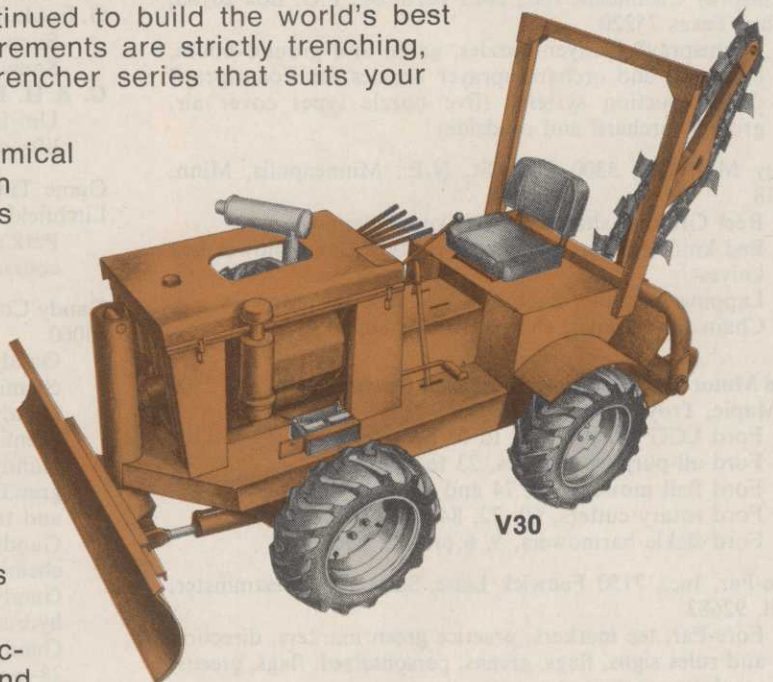

We've been talking a lot lately about the Ditch Witch Modularmatic concept and what it means to the underground construction industry. The Modularmatic series does provide a tremendous range of job functions; all designed and developed around the basic soundness of design and historic success of the Ditch Witch trencher series. We're mighty proud of it

and what it offers, but we realize there are times when the many capabilities of the Modularmatics are not needed. That's why we manufacture our standard line of trenchers.

DON'T FORGET OUR TRENCHERS!

Ditch Witch designed and built the world's first service-line trencher more than 20 years ago. We've continued to build the world's best trenchers ever since. If your job requirements are strictly trenching, there's a model in the Ditch Witch trencher series that suits your needs exactly.

For example, we offer two economical handlebar models, the C and M. Both are self-propelled with power plants ranging from 7- to 12½ horsepower.

If you need a four-wheel-drive machine with full hydraulic control, including power steering, we have the 18-horsepower J20 and 30-horsepower V30.

Should you need a larger trencher, one of our Modularmatic models, equipped as a trencher, gives you the best machine in its class — plus the option of adding other capabilities later.

Whatever your underground construction needs, look first to Ditch Witch and "Don't forget our trenchers!"

V30

Ditch Witch . . . equipment from 7 - to 195-HP.

CHARLES MACHINE WORKS, INC.
P.O. Box 66
Perry, Oklahoma 73077