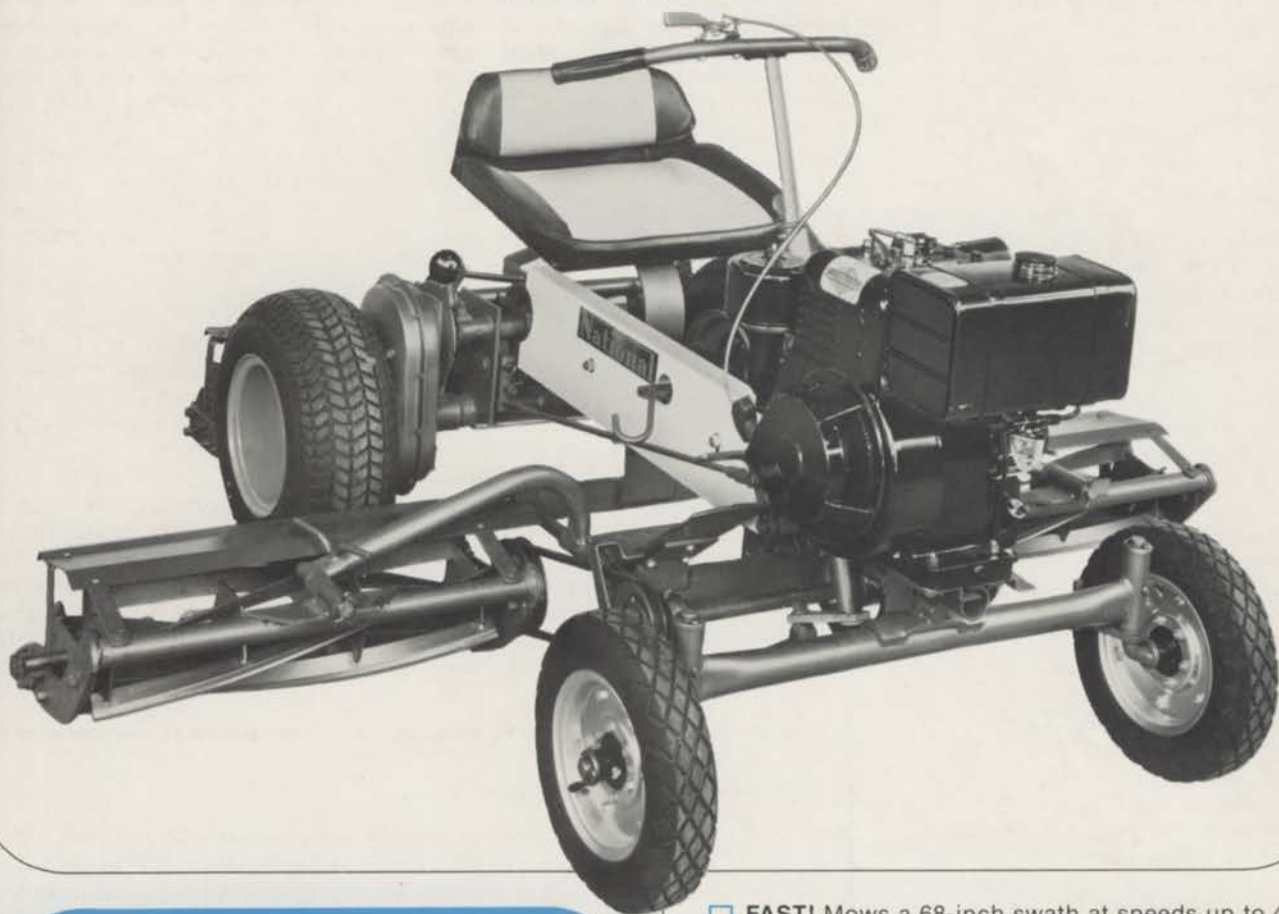

Pretty it ain't

You won't find fancy
shrouds, shiny hubcaps
or chrome accent strips
on a NATIONAL 68

*...Only its performance
proves its worth!*

FAST! Mows a 68-inch swath at speeds up to 4 MPH. That's half an acre in 15 minutes! Trimming time is reduced as reels reach out over curbs and up to obstructions.

EFFICIENT! Three power driven, free-floating reels follow ground contour. Reels shear grass cleanly without "tip burn."

DURABLE! Timken bearings; automotive-type transmission; heavy duty, tubular steel tie rods and bed knife frame; and cutter bar lip... all add to more years of use!