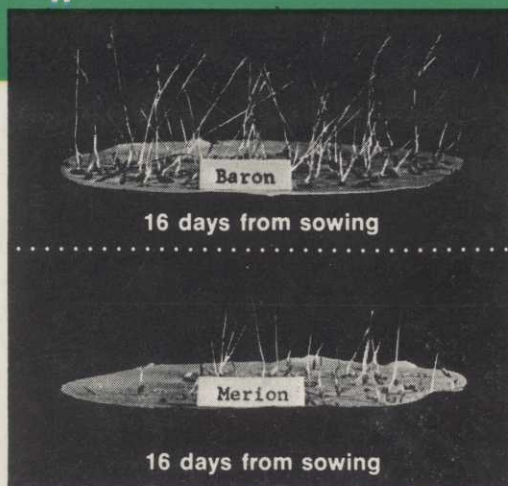

# baron

**Kentucky Bluegrass**

**Germinates faster,  
grows slower  
and denser—  
resists leaf spot.**

The Baron is here! After its discovery in Holland and extensive rave reviews from Agronomists throughout Europe, Baron Bluegrass has come to America . . . another exclusive from Lofts Oregon and Washington growers.

Baron is a Kentucky Bluegrass unlike any other discovered thus far. It germinates faster than most varieties—yet once germinated, it reaches a deep green density that makes it ideal for sod, sports locations and prestigious lawns. Baron grows