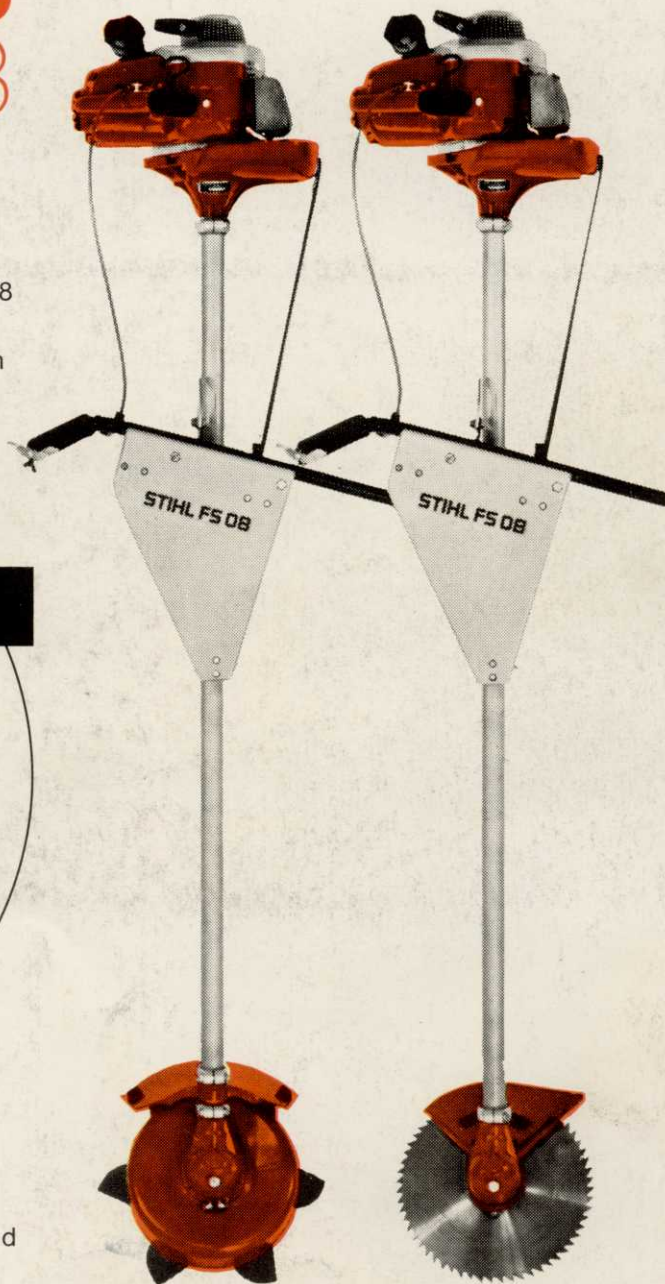

STIHL 08 S STIHL FS 08

A perfect pair: The versatile STIHL 08S big power chain saw and the handy new, lightweight STIHL FS - 08 Brush Cutter. The same high performance engine powers them both. The FS - 08 Brush Cutter does a real professional job in tough weeds, stubborn shrubs and small trees when using either the blade with rotating knives or

circular saw. **This brush cutter features STIHL's famous AV anti-vibration system that absorbs fatiguing engine vibrations.** Lets you cut longer and easier with less effort.

STIHL American, Inc.

194 Greenwood Avenue,
Midland Park, N.J. 07432, Code 201-445-0890
7364 Lee Industrial Boulevard,
Mableton (Atlanta), Georgia 30059, Code 404-941-1730
23962 Clawiter Road,
Hayward, California 94541, Code 415-785-9100

For More Details Circle (120) on Reply Card