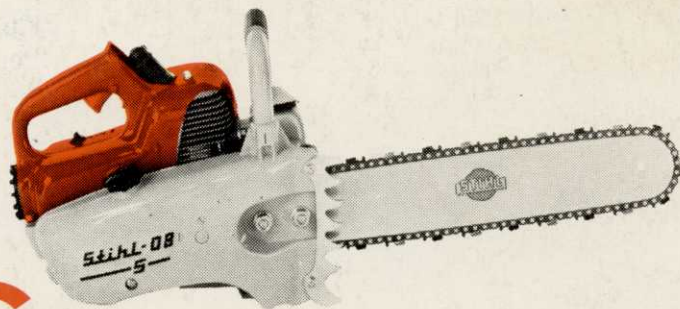

STIHL 08 S STIHL FS 08

A perfect pair: The versatile STIHL 08S big power chain saw and the handy new, lightweight STIHL FS - 08 Brush Cutter. The same high performance engine powers them both. The FS - 08 Brush Cutter does a real professional job in tough weeds, stubborn shrubs and small trees when using either the blade with rotating knives or

circular saw. **This brush cutter features STIHL's famous AV anti-vibration system that absorbs fatiguing engine vibrations.** Lets you cut longer and easier with less effort.

STIHL American, Inc.

194 Greenwood Avenue,
Midland Park, N.J. 07432, Code 201-445-0890
7364 Lee Industrial Boulevard,
Mableton (Atlanta), Georgia 30059, Code 404-941-1730
23962 Clawiter Road,
Hayward, California 94541, Code 415-785-9100