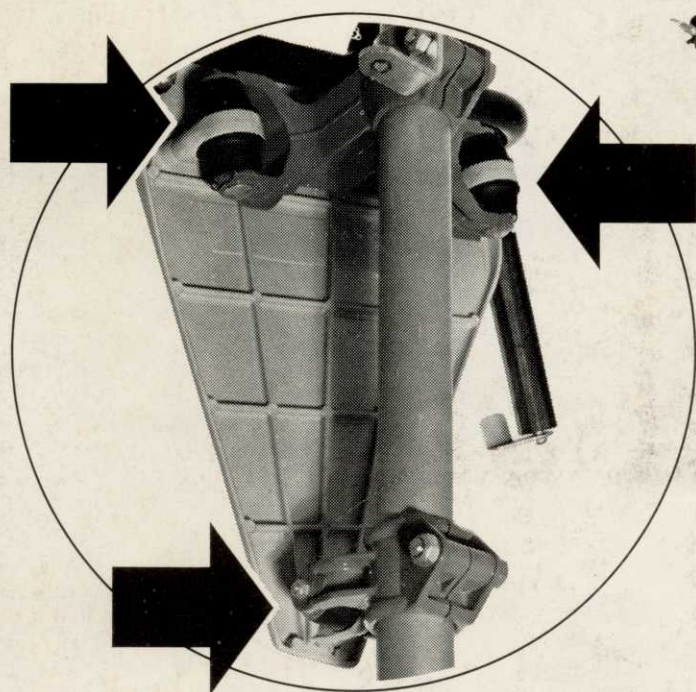

STIHL 08 S STIHL FS 08

A perfect pair: The versatile STIHL 08S big power chain saw and the handy new, lightweight STIHL FS - 08 Brush Cutter. The same high performance engine powers them both. The FS - 08 Brush Cutter does a real professional job in tough weeds, stubborn shrubs and small trees when using either the blade with rotating knives or

circular saw. **This brush cutter features STIHL's famous AV anti-vibration system that absorbs fatiguing engine vibrations.** Lets you cut longer and easier with less effort.

STIHL American, Inc.

194 Greenwood Avenue,
Midland Park, N.J. 07432, Code 201-445-0890
7364 Lee Industrial Boulevard,
Mableton (Atlanta), Georgia 30059, Code 404-941-1730
23962 Clawiter Road,
Hayward, California 94541, Code 415-785-9100