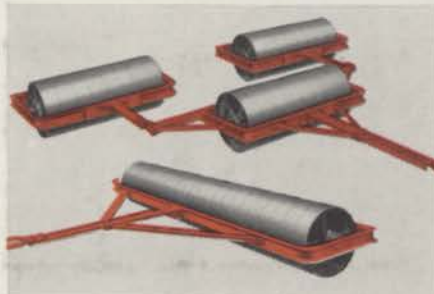

Crush—seed—and roll
in one pass

Get full, thick
stands every time
at 50% the seed rate
of other methods

FOR SOD AND BIGGER JOBS
8' and 10' TURF-MAKER tucks seed at 1/2" depth, as recommended for sod farms and other large acreage seedings where natural moisture and growing conditions prevail. TURF-MAKER provides an infinite range of seed settings for precise metering of the finest, costliest seeds.

BRILLION SEEDERS for Landscapers and Sod Growers

Compare your present method. One man with a Brillion can seed up to 50 acres of lawn or sod per day — eliminates extra operations and equipment — and costly hand labor. In fact, many users report that their Brillion paid for itself on its first job.

Only Brillion offers you the seeder that fits your operation. There's the 5'4" pick-up model for small contract jobs — now available with the *new* optional 230-lb. capacity fertilizer box kit. Or you can choose the Turf-Maker — the most precise grass seeder made for sod growers and larger seeding jobs — in 8' and 10' sizes. Both types are designed to tuck seed accurately and uniformly in the top 1/4" or 1/2" of the soil for fast, complete germination and healthy, profitable yields. And our Smooth-Roller Pulverizers enable you to properly condition new seedbeds as well as established lawns.

FOR SMALLER JOBS
5'4" pick-up model tucks seed in top 1/4" of soil, the ideal depth recommended for closely controlled moisture and depth conditions.

SMOOTH-WHEEL PULVERIZERS
for smoothening humps and winter-heaves in established park, golf course, institutional and turn-pike lawns. Choice of 9', 10'6" and 12' single rollers and triple-gang models to 20'.