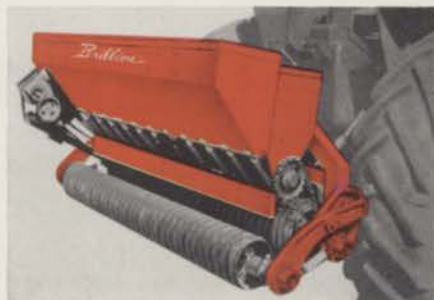

Crush—seed—and roll
in one pass

Get full, thick
stands every time
at 50% the seed rate
of other methods

FOR SOD AND BIGGER JOBS
8' and 10' TURF-MAKER tucks seed at 1/2" depth, as recommended for sod farms and other large acreage seedings where natural moisture and growing conditions prevail. TURF-MAKER provides an infinite range of seed settings for precise metering of the finest, costliest seeds.

BRILLION SEEDERS for Landscapers and Sod Growers

Compare your present method. One man with a Brillion can seed up to 50 acres of lawn or sod per day — eliminates extra operations and equipment — and costly hand labor. In fact, many users report that their Brillion paid for itself on its first job.

Only Brillion offers you the seeder that fits your operation. There's the 5'4" pick-up model for small contract jobs — now available with the *new* optional 230-lb. capacity fertilizer box kit. Or you can choose the Turf-Maker — the most precise grass seeder made for sod growers and larger seeding jobs — in 8' and 10' sizes. Both types are designed to tuck seed accurately and uniformly in the top 1/4" or 1/2" of the soil for fast, complete germination and healthy, profitable yields. And our Smooth-Roller Pulverizers enable you to properly condition new seedbeds as well as established lawns.

FOR SMALLER JOBS
5'4" pick-up model tucks seed in top 1/4" of soil, the ideal depth recommended for closely controlled moisture and depth conditions.

SMOOTH-WHEEL PULVERIZERS
for smoothening humps and winter-heaves in established park, golf course, institutional and turn-pike lawns. Choice of 9', 10'6" and 12' single rollers and triple-gang models to 20'.