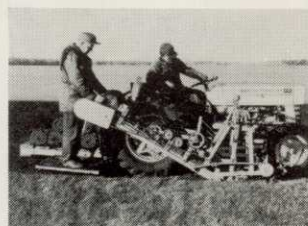

**Untouched by human hands...**

**New Ryan "Sulky Roller" attaches to Ryan Sod Cutter . . . rolls over 10,000 yards per day.**

This is NEW from Ryan. The new Ryan Sulky Roller makes your Ryan Sod Cutter the most versatile, labor-saving machine you can own. The Sulky Roller attachment allows one operator to ride, cut, mark to any length, roll and turn rolls from the cutting path . . . ALL IN ONE EASY OPERATION.

The Ryan Sulky Roller attaches quickly and

easily to your Ryan heavy duty Sod Cutter with six bolts into six existing holes. It operates efficiently in all soil conditions. The single operator can harvest over ten thousand yards of sod per day.

The price of the new Ryan Sulky Roller attachment is less than \$800. It is fully guaranteed and covered under the warranty of your Ryan Sod Cutter.

**Boost your sod production**

**AUTOMATIC SOD ROLLER** produced by Ryan rolls sod forward and lays it to either side for easy pick-up.