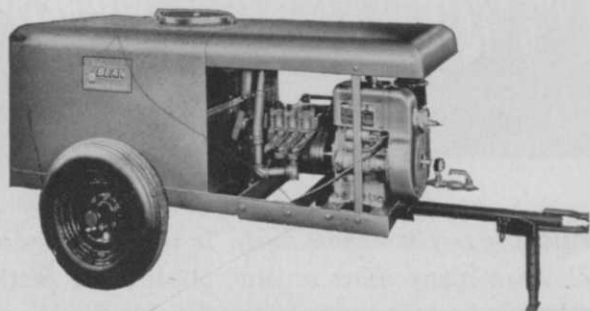

custom applicators!

FAMOUS ROYALETTE SERIES

Economy plus all-around versatility and complete dependability. Capacities of 5 and 10 g.p.m. at up to 400 lbs. pressure. Tank sizes: 50, 100, 150, 200 and 300 gal. Complete line of 3 g.p.m. sprayers also available.

choose the exact model you need from 3 John BEAN SPRAYER SERIES

Now, John Bean offers the CA the widest selection of high pressure sprayers available with 3 complete series to choose from! Pump capacity and pressure, tank size, mounting type and sprayer accessories are a matter of choice — you select the model that fits your business requirements exactly. And, every model features long, trouble-free service with exclusive Bean Bond corrosion-resistant tanks and Sapphire pump cylinders that are so hard they resist wear from the most corrosive spray materials. See your dealer for complete details.

PROFITABLE PERFORMANCE
FOR EVERY JOB:

- brush and weed control
- shade tree spraying
- liquid fertilizing
- mosquito and termite control
- sanitation spraying

NEW ROYALIER SERIES

Featuring the new 4-piston Royalier pump that combines compactness plus performance that's practically pulsation-free. Capacities: 15 g.p.m. at pressures up to 400 lbs. and 20 g.p.m. up to 300 lbs. pressure. Tanks available in 200, 300, 400 and 500 gal. sizes.

RUGGED ROYAL SERIES

For big capacity spraying. Three capacities to choose from: 25 g.p.m. at up to 700 lbs. pressure; 35 and 60 g.p.m. at pressures up to 800 lbs. Tank sizes from 200 to 1000 gal.

FOR EXTRA PROFITS, SELL John BEAN SPRAYERS
— WRITE TODAY FOR FRANCHISE DETAILS