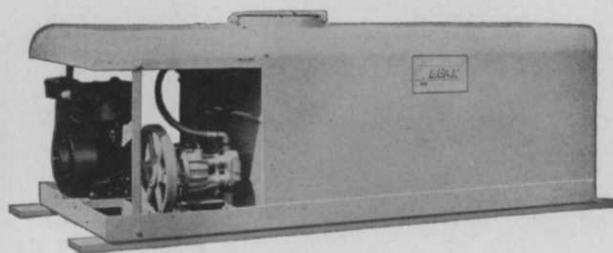

choose the exact model you need from 3 John BEAN SPRAYER SERIES

Now, John Bean offers the CA the widest selection of high pressure sprayers available with 3 complete series to choose from! Pump capacity and pressure, tank size, mounting type and sprayer accessories are a matter of choice — you select the model that fits your business requirements exactly. And, every model features long, trouble-free service with exclusive Bean Bond corrosion-resistant tanks and Sapphire pump cylinders that are so hard they resist wear from the most corrosive spray materials. See your dealer for complete details.

PROFITABLE PERFORMANCE
FOR EVERY JOB:

- brush and weed control
- shade tree spraying
- liquid fertilizing
- mosquito and termite control
- sanitation spraying

NEW ROYALIER SERIES

Featuring the new 4-piston Royalier pump that combines compactness plus performance that's practically pulsation-free. Capacities: 15 g.p.m. at pressures up to 400 lbs. and 20 g.p.m. up to 300 lbs. pressure. Tanks available in 200, 300, 400 and 500 gal. sizes.

RUGGED ROYAL SERIES

For big capacity spraying. Three capacities to choose from: 25 g.p.m. at up to 700 lbs. pressure; 35 and 60 g.p.m. at pressures up to 800 lbs. Tank sizes from 200 to 1000 gal.

FOR EXTRA PROFITS, SELL John BEAN SPRAYERS
— WRITE TODAY FOR FRANCHISE DETAILS