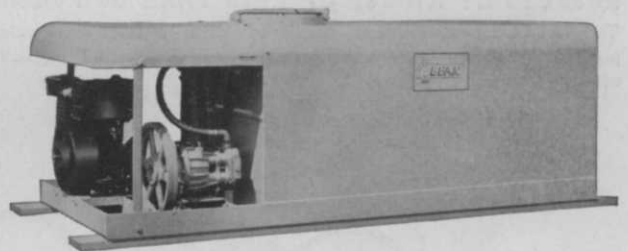

choose the exact model you need from 3 John BEAN SPRAYER SERIES

Now, John Bean offers the CA the widest selection of high pressure sprayers available with 3 complete series to choose from! Pump capacity and pressure, tank size, mounting type and sprayer accessories are a matter of choice — you select the model that fits your business requirements exactly. And, every model features long, trouble-free service with exclusive Bean Bond corrosion-resistant tanks and Sapphite pump cylinders that are so hard they resist wear from the most corrosive spray materials. See your dealer for complete details.

PROFITABLE PERFORMANCE
FOR EVERY JOB:

- brush and weed control
- shade tree spraying
- liquid fertilizing
- mosquito and termite control
- sanitation spraying

NEW ROYALIER SERIES

Featuring the new 4-piston Royalier pump that combines compactness plus performance that's practically pulsation-free. Capacities: 15 g.p.m. at pressures up to 400 lbs. and 20 g.p.m. up to 300 lbs. pressure. Tanks available in 200, 300, 400 and 500 gal. sizes.

RUGGED ROYAL SERIES

For big capacity spraying. Three capacities to choose from: 25 g.p.m. at up to 700 lbs. pressure; 35 and 60 g.p.m. at pressures up to 800 lbs. Tank sizes from 200 to 1000 gal.

FOR EXTRA PROFITS, SELL John BEAN SPRAYERS
— WRITE TODAY FOR FRANCHISE DETAILS