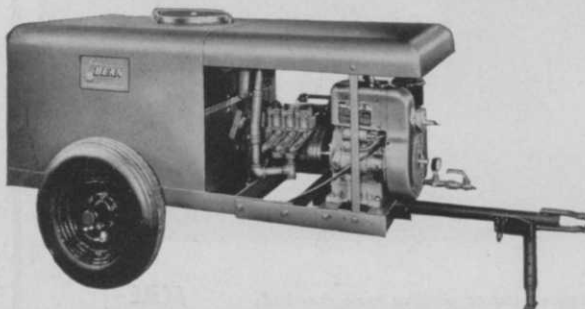

custom applicators!

FAMOUS ROYALETTE SERIES

Economy plus all-around versatility and complete dependability. Capacities of 5 and 10 g.p.m. at up to 400 lbs. pressure. Tank sizes: 50, 100, 150, 200 and 300 gal. Complete line of 3 g.p.m. sprayers also available.

choose the exact model you need from 3 John BEAN SPRAYER SERIES

Now, John Bean offers the CA the widest selection of high pressure sprayers available with 3 complete series to choose from! Pump capacity and pressure, tank size, mounting type and sprayer accessories are a matter of choice — you select the model that fits your business requirements exactly. And, every model features long, trouble-free service with exclusive Bean Bond corrosion-resistant tanks and Sapphite pump cylinders that are so hard they resist wear from the most corrosive spray materials. See your dealer for complete details.

PROFITABLE PERFORMANCE
FOR EVERY JOB:

- brush and weed control
- shade tree spraying
- liquid fertilizing
- mosquito and termite control
- sanitation spraying

NEW ROYALIER SERIES

Featuring the new 4-piston Royalier pump that combines compactness plus performance that's practically pulsation-free. Capacities: 15 g.p.m. at pressures up to 400 lbs. and 20 g.p.m. up to 300 lbs. pressure. Tanks available in 200, 300, 400 and 500 gal. sizes.

RUGGED ROYAL SERIES

For big capacity spraying. Three capacities to choose from: 25 g.p.m. at up to 700 lbs. pressure; 35 and 60 g.p.m. at pressures up to 800 lbs. Tank sizes from 200 to 1000 gal.

FOR EXTRA PROFITS, SELL John BEAN SPRAYERS
— WRITE TODAY FOR FRANCHISE DETAILS