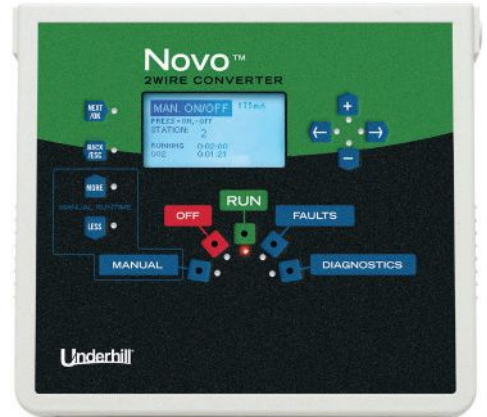

LM REPORTS

YOUR GUIDE TO PRODUCT RESEARCH

IRRIGATION

5000 PRS rotors and 1800 PRS sprays

Rain Bird's 5000 PRS rotors and 1800 PRS sprays feature pressure-regulating stems (PRS) with Flow Optimizer technology. By regulating water pressure at the head, this technology can help save approximately 1 gpm per rotor or spray, according to the company. It also eliminates inefficient misting or fogging.

Rain Bird // RainBird.com/prs

Novo

Novo, a compact two-wire converter, is designed to quickly transform any standard multiwire controller to two-wire operation by using a "plug and play" feature. Novo installs alongside the host controller and handles up to 32 two-wire stations. The host multiwire controller continues to run all scheduling programs and "talks" to the new two-wire valves and decoders via the Novo converter.

WinField Solutions // WinField.com

MP3500

The newest addition to the MP rotator family, the MP3500, provides coverage from 31 to 35 ft., which allows for specification in mid-range applications. While this is the longest MP rotator to date, it still maintains the efficiency-focused features of the line, such as matched precipitation, wind-resistant streams, robust design and uniformity.