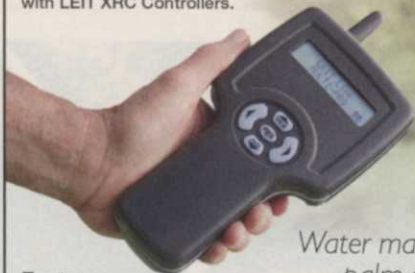

# LEIT Link®

2-way Radio Remote

Facilitates wireless 2-way communication with LEIT XRC Controllers.

*Water management in the palm of your hand.*

**Features:**

- Secure 2-way wireless communication
- Full in-the-field accessibility to all controller data using the hand held remote
- Can be used with most brand name valves using DIG's solenoid adaptors
- No weak link; any disruption in one controller site will not effect the others
- The LEIT XRC controller can operate with or without the radio link