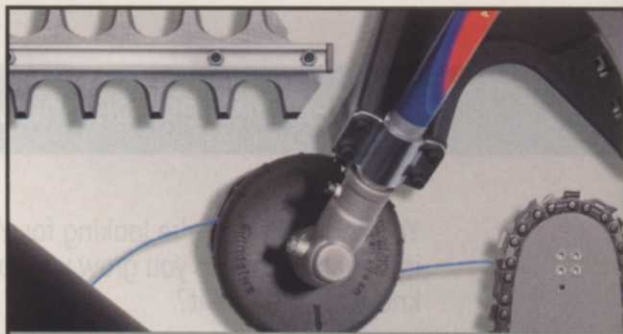

THE POWER OF CHOICE.