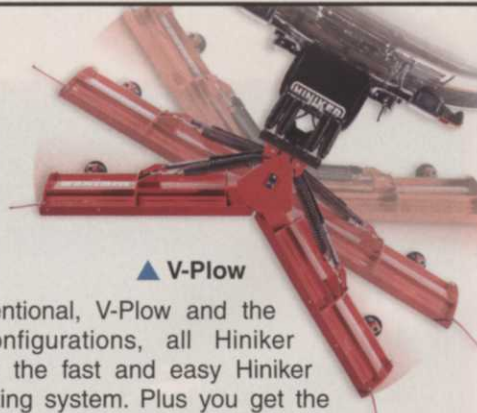

# H I N I K E R P L O W S

*Professional Snow and Ice Control*

▲ V-Plow

Available in conventional, V-Plow and the NEW C-Plow configurations, all Hiniker snowplows feature the fast and easy Hiniker Quick Hitch Mounting system. Plus you get the rugged construction and high-performance design that commercial plowers need!