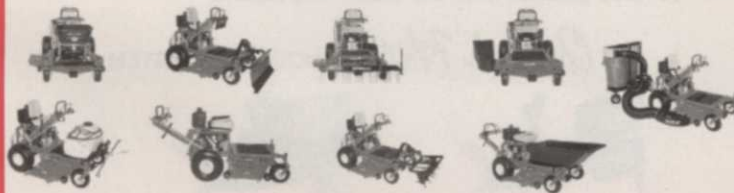

# Convertible Mowers

Offered with the following attachments:

*Walk the Hill with the Convertible mower. For steep hills, roadside ditches and low limb trees. The Convertible can be utilized as a hydro walk behind. Then as easy as flipping a lever, the Convertible transforms into a rugged dependable "L" so you can Ride the Distance!*