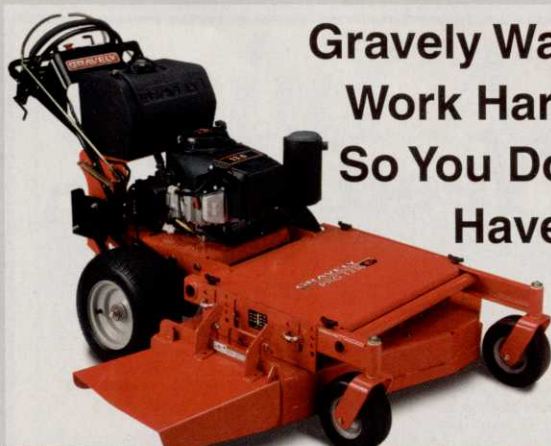

LINE-WARD L-2 LINE LAYER

Pull Pipe & Bury Wire Efficiently with the L-2 Line Layer

- Drives on rubber tracks for superior traction and less lawn disturbance
- Only 26" wide
- Built tough! - 850 lbs.
- 16 hp. Kohler Magnum engine
- Optional boring attachment
- Bury up to 16" deep

Call for Special Pricing!

Line-Ward Corp.

(800) 816-9621

www.lineward.com or

email: info@lineward.com

Circle No. 135

**Gravely Walks
Work Harder
So You Don't
Have To.**

Redesigned from the ground up, the new Gravely Pro Walks feature the following:

- New Pro G with adjustable single-tube handlebar and ergonomic ground-drive controls.
- 5.4" deep Air-Flo Deck—an innovative cutting chamber with a super wide discharge tunnel.
- Zero-maintenance Gravely XL spindles.
- Tool-free deck height adjustment.
- 7-mph top speed.