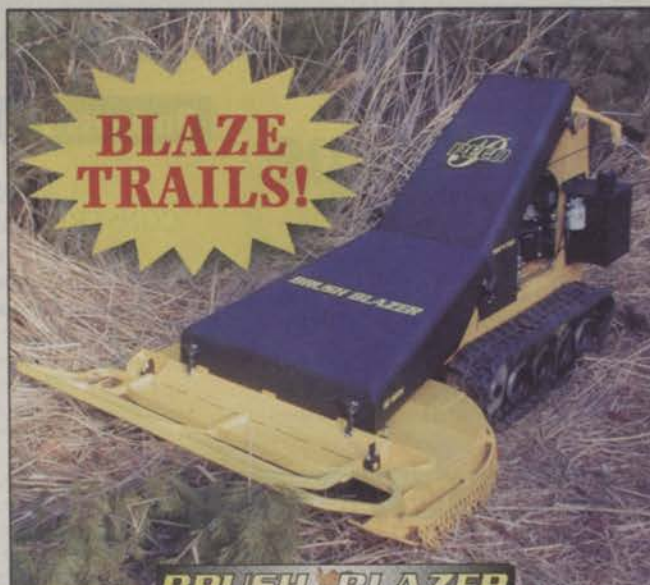

BRUSH BLAZER
THE ULTIMATE BRUSH CUTTER

PeCo Inc.'s Amazing
Brush Blazer™
Clear over 6 acres per day on
inclines up to 45 degrees!
Rugged, dependable, easy to
maintain. Will reduce 2"
caliper trees to mulch
in minutes

Call for your
free video today!

800-438-5823

Box 1197
Arden, NC 28704
www.lawnvac.com

Circle No. 129