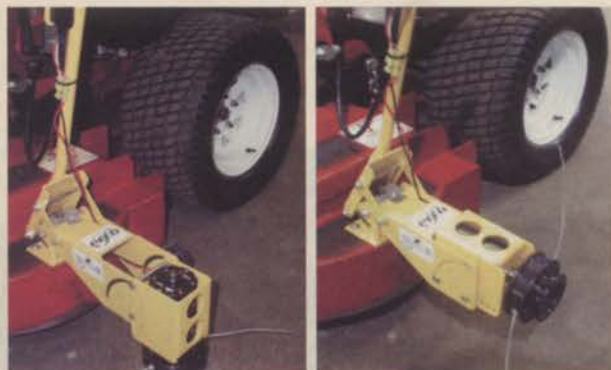

NEW Z TRIMMER

- Edge or trim at any angle from horizontal to vertical with one quick adjustment.
- Can be adapted to virtually any mower deck.
- Easily folds out of the way for transportation, and will not extend the deck width!
- Mount is spring loaded to swing away from obstacles for added safety.
- Increase productivity for all zero turn mowers.