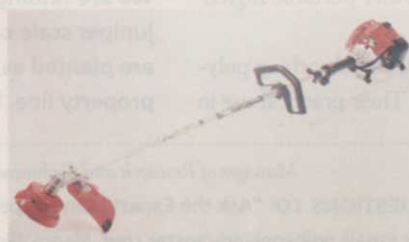

Trimmer meets standards

RedMax's new BCZ 2500S string trimmer meets California CARB II and EPA standards for 2000. Using the Strato charged air head engine, the trimmer is said to be 30% more fuel efficient than previous engines. The BCZ 2500S features a two-cycle engine that powers a straight, solid-steel drive

shaft with splined ends, connected to a 4-in. cutting head.

For more information, call 800/291-8251 or

Circle No. 265