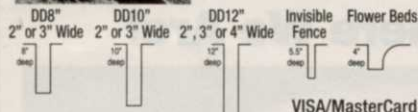

1114 SE 12th Court • Cape Coral, FL 33990
1-800-223-5468 • Fax (941) 458-4530
<http://www.elitetrenchers.com>

FRANCHISE OPPORTUNITIES

EMERALD® GREEN LAWN CARE

Are you tired of working hard just to make a living? Now is the time to join forces with a nationally known company and turn that hard work into success!

- Strong brand awareness with high quality Scotts® products
- Effective sales/marketing programs
- Complete training and support
- Financing available

Call Now! 800-783-0981

...featuring