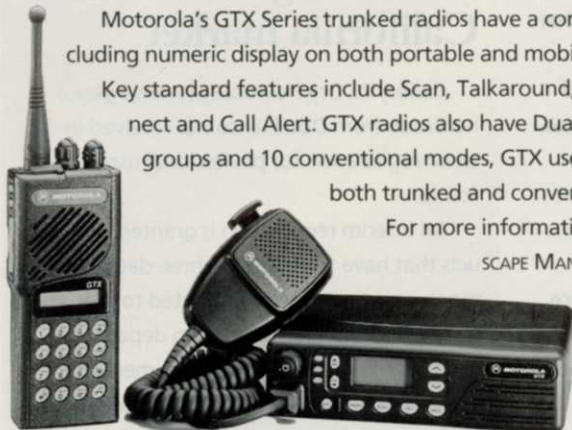

Trunked radios have multiple features

Motorola's GTX Series trunked radios have a combination of multi-feature advantages, including numeric display on both portable and mobile modems.

Key standard features include Scan, Talkaround, Private Conversation, Telephone Interconnect and Call Alert. GTX radios also have Dual Mode capability. With 10 systems/8 talk groups and 10 conventional modes, GTX users can enjoy the convenience of selecting both trunked and conventional repeater operation.

For more information, call (708) 576-1000 and mention LANDSCAPE MANAGEMENT, OR

Circle 284

Help for turf aeration sales

Millcreek Manufacturing Company announces the release of a free sales kit for landscapers and lawn maintenance professionals interested in expanding their business with turf aeration. The kit contains a booklet which explains core aeration basics and provides helpful sales tips for marketing aeration services to homeowners as well as to schools and municipalities for sports turf applications. The kit also contains a master sales flyer, which landscapers can customize by imprinting their own name and phone number, then duplicate in larger quantities.

A professionally-designed newspaper ad is also included, which can be likewise customized with the landscaper's name and phone number and used for local newspaper advertising.

For more information, call (800) 879-6507 and tell them you saw it in LANDSCAPE MANAGEMENT, OR

Circle 285