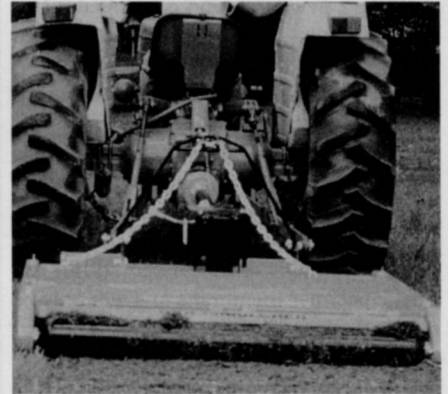

## Chippers feature self-contained hydraulic feed

Bear Cat has introduced its new, 9-inch capacity disc chipper, available in three models—the 72928, 72935 and 72942.

These high-performance commercial chippers are available with three different engine options: 28 hp Kubota diesel; 35 hp Wisconsin gasoline engine and a 42 hp Ford gasoline engine.

Other features include self-contained hydraulic feed with a 15-inch diameter top feed

roller. Four tool steel reversible chipper blades are mounted on a 30-inch x 1.25-inch machined, balanced disc for maximum performance.

## Finishing mower features dual-action steel blades

Falcon USA now markets the Grassmulcher, a tractor-mounted finishing mower to cut grass into a fine mulch. The mulching feature eliminates raking

and grass clipping disposal. Four specially designed dual action, tempered spring steel blades cut, lift and recycle clippings back into the grass mat.