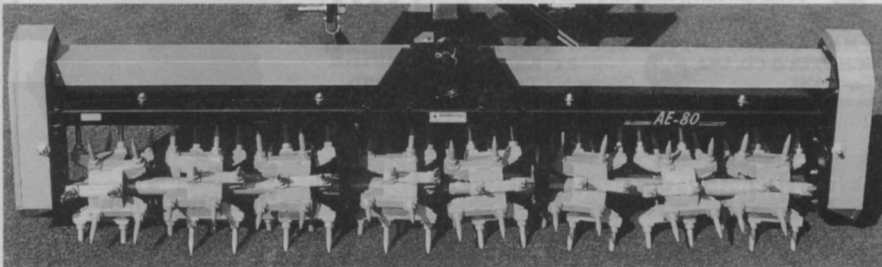

## Aerator rotors stay with rough terrain

The new model AE-80 Aera-vator, from First Products, Inc., is mounted on a 3 pt. hitch, on tractors 35 hp or larger.

The PTO power vibrates the tines to penetrate and fracture hard, compacted soil.

The Aera-vator covers an 80-inch wide path. A vertical pivot joint on the hitch unlocks when the unit is lowered, which allows the unit to make sharp turns during operation.

The unit centers on the tractor and locks when lifted. A horizontal pivot point keeps the rotors in contact with the soil over rough ground.