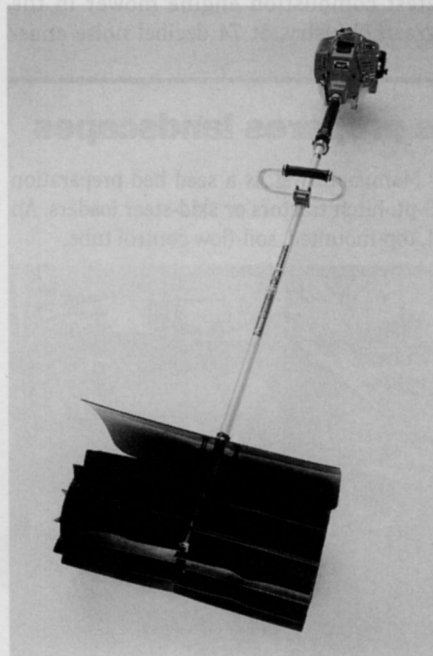

PRODUCT REVIEW

Chippers feature self-contained hydraulic feed

Bear Cat has introduced its new, 9-inch capacity disc chipper, available in three models—the 72928, 72935 and 72942.

These high-performance commercial chippers are available with three different engine options: 28 hp Kubota diesel; 35 hp Wisconsin gasoline engine and a 42 hp Ford gasoline engine.

Other features include self-contained hydraulic feed with a 15-inch diameter top feed

roller. Four tool steel reversible chipper blades are mounted on a 30-inch x 1.25-inch machined, balanced disc for maximum performance.

A fold-down tray and an integrated blower with 8-inch diameter discharge chute that rotates to 360 degrees are standard.

Circle No. 191 on Reader Inquiry Card

Finishing mower features dual-action steel blades

Falcon USA now markets the Grassmulcher, a tractor-mounted finishing mower to cut grass into a fine mulch. The mulching feature eliminates raking

and grass clipping disposal. Four specially designed dual action, tempered spring steel blades cut, lift and recycle clippings back into the grass mat.

The company reports the Grassmulcher is designed for large scale lawn maintenance. The unit runs on rollers and the cutting chamber is completely enclosed. Flaps in the front and rear of the unit provide protection from stones and debris.

The Grassmulcher cuts a five-foot swath. Cutting heights range from $\frac{3}{4}$ to 4 $\frac{3}{4}$

Power broom clears walks of most material, debris

The PowerBroom, from Shindaiwa, Inc., is made of a nylon drum equipped with a series of rubber-like fins.

The drum rests on the ground and rotates under variable throttle control, as the fins push debris ahead of the operator.