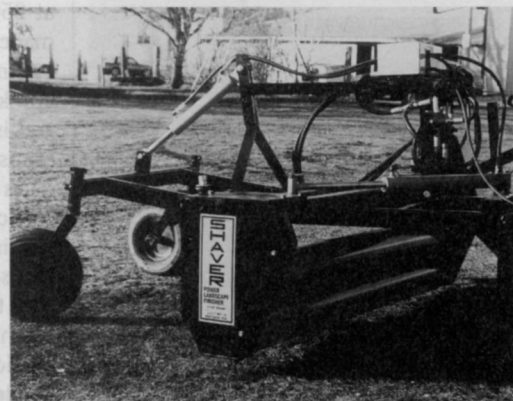

SHOWCASE

PRODUCT REVIEW

inches. It fits Cat. I or II, 3-pt. hitches, and requires a tractor power of 45 hp.

Circle No. 194 on Reader Inquiry Card

Fertilizer's nitrogen release based on right temperature

ESN, a new, precision controlled nitrogen fertilizer—manufactured for United Horticultural Supply by Sherritt, Inc.—allows nitrogen to be released entirely in response to temperature.

The key to the product's effectiveness is a continuous polymer membrane surrounding a high-quality urea granule. Once exposed to moisture, the urea liquefies and remains encapsulated within the elastic polymer membrane and will only be released when the surrounding temperature is sufficient for plant growth.

In the Turfgo line of professional turf products, different longevity formulations are available. With some applications, a two-month material may be needed, while in others, a four- to six-month material is more suitable. Turfgo fertilizers with ESN come blended with other essential nutrients vital for a well-rounded fertilizer program.

"This technology is unique to the market," says United Horticultural Supply product manager John Walther. "To demonstrate the elasticity of ESN's polymer membrane, take a fully hydrated ESN 'pearl' and bounce it on any hard surface. The 'pearl' remains intact and its controlled release characteristics do not change. This simple test will give you an idea of why blending, handling, mowing and traffic do not affect ESN's precision-controlled release."