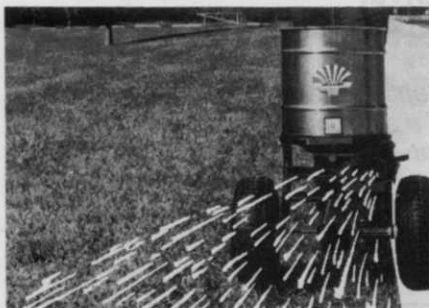

drives and other selected areas. It ensures a clean spread, does not produce a burn line, and operates with the touch of a toe.

The Border Patrol deflects the product uniformly across the spread band. It diverts the spread pattern from the left side of the spreader to the front and right side only.

Circle No. 204 on Reader Inquiry Card

Track weather conditions to predict product applications

The Envirocaster is a field installed, predictive instrument designed to monitor the environmental conditions when plant disease and pests become most active.

The computer-driven system is automated and PC compatible.

Neogen Corporation has developed forecasting models for a wide variety of outdoor management practices.

Each Envirocaster holds up to six models per module. A full-equipped unit can monitor air temperature; relative humidity; degree days; leaf wetness; rainfall; soil temperature at two depths; wind speed and direction; soil moisture and dewpoint.

Circle No. 205 on Reader Inquiry Card

Improved aerator unit now follows ground contours

Ransomes America Corporation has made some improvements to its Ryan GA-30 aerator.

The GA-30 now features a free-floating aerator head, which closely follows the contours of the turf. According to Ransomes America, this provides more consistent core cultivation.

Ground pressure is lowered, thanks to new, larger tires. The once optional Windrower attachment is now standard equipment on all GA-30 aerators. The Windrower has double blades to gather cores to the center in the area behind the unit. This prevents tires from crushing the cores on the next pass.

New speed controls operate independent of the aerator drive, to help the operator maintain aerating speeds on slopes.

Circle No. 206 on Reader Inquiry Card

Apply wetting agent with accuracy, consistency

Aquatrols has introduced Dilute 'n Shoot, a new application system designed especially for applying AquaGro-L concentrate.

According to the company, the Dilute 'n Shoot is a hand-held, hose-end proportioner capable of siphoning concentrated AquaGro-L out of the attached five-quart bottle and mixing it with enough water to ensure turf safety, even under the most

stressful weather conditions.

Developed by Aquatrols in response to turf managers' requests, Dilute 'n Shoot is