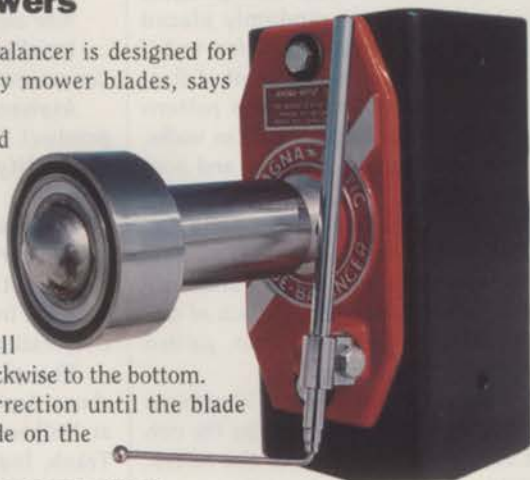

Blade balancer is a precision tool for rotary mowers

The new Mag-500 Blade Balancer is designed for precision balancing of rotary mower blades, says Magna-Matic Corp.

- •The blade hole is located on the spring loaded ball and pushed forward onto the magnet.

- •The magnet and ball assembly is free to rotate on anti-friction ball bearings.

- •The heavy blade end will rotate clockwise or counterclockwise to the bottom.

- •The heavy end needs correction until the blade maintains a horizontal attitude on the balancer.

Circle No. 215 on Reader Inquiry Card